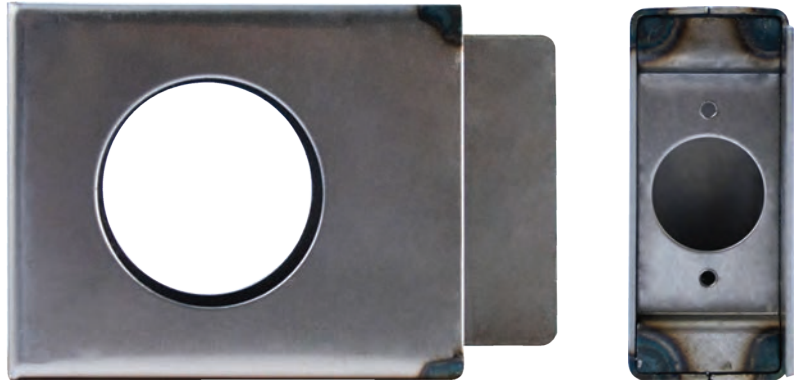

K-BXSGL

Weldable Box

Type: Cylindrical

Dimensions:

4 1/2 "W x 3 1/2"H x 1 5/8"D

Backset: 2 3/8"

Materials Available:

16 Gauge Steel.....K-BXSGL

.075 Aluminum.....K-BXSGL-AL

Notes: Universal Knob Applications

www.keedex.com • 714-993-4300

This rendering is NOT to scale and dimensions are NOT exact. For precise technical information, please refer to the template for the lock you are using.