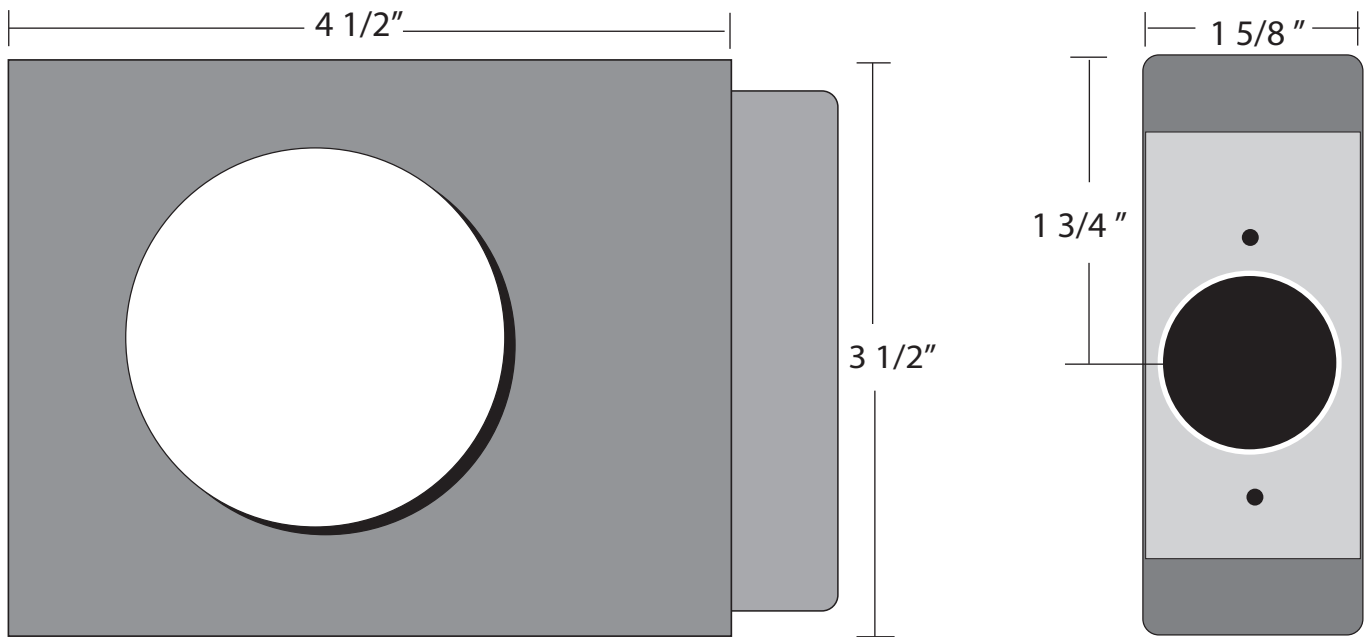

K-BXSGL

Weldable Box

Type: Cylindrical

Dimensions:

4 1/2 "W x 3 1/2"H x 1 5/8"D

Backset: 2 3/8"

Materials Available:

16 Gauge Steel.....K-BXSGL

.075 Aluminum.....K-BXSGL-AL

Notes: Universal Knob Applications

www.keedex.com • 714-993-4300

This rendering is NOT to scale and dimensions are NOT exact. For precise technical information, please refer to the template for the lock you are using.