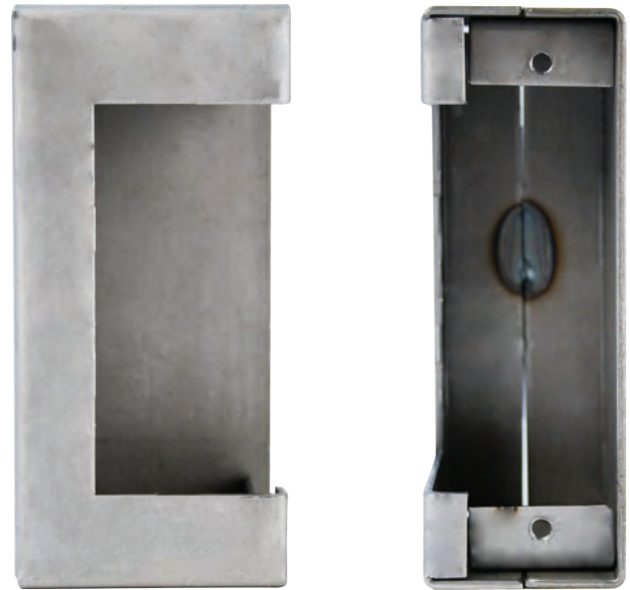

K-BXES5

Electric Strike Box

Type: Electric Strike

Dimensions:

2 3/8"W x 5 1/16"H x 1 3/4"D

Materials Available:

14 Gauge Steel.....K-BXES5

Notes: ANSI Strike

www.keedex.com • 714-993-4300

This rendering is NOT to scale and dimensions are NOT exact. For precise technical information, please refer to the template for the lock you are using.