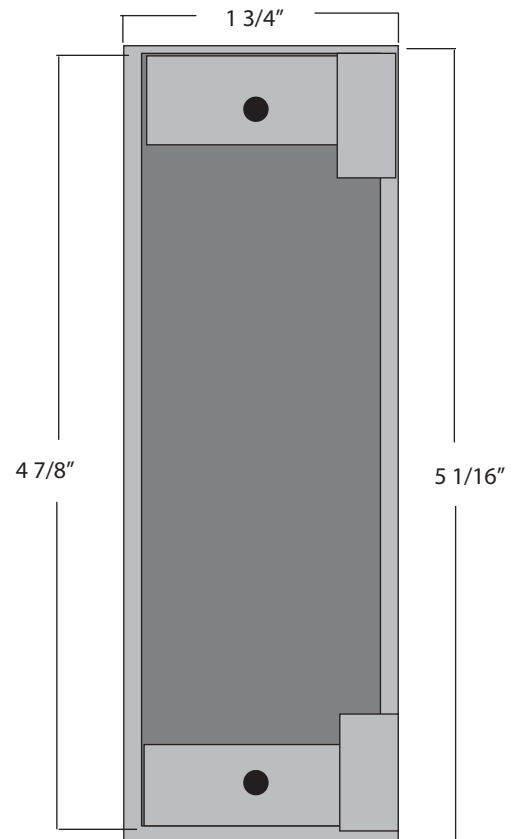

## Electric Strike Box

Type: Panic Hardware

Dimensions:

2 3/8"W x 5 1/16"H x 1 3/4"D

Materials Available:

14 Gauge Steel.....K-BXES2

.125 Gauge Aluminum...K-BXES2-AL

Notes: Electric Strike Box - Eff Eff 3314,  
4114/4314, 5114/5314 & 7114. Rofu 1402,  
1702 & 3402. Adams Rite 7000, 7001 & 7040.

www.keedex.com • 714-993-4300

This rendering is NOT to scale and dimensions are NOT exact. For precise technical information, please refer to the template for the lock you are using.