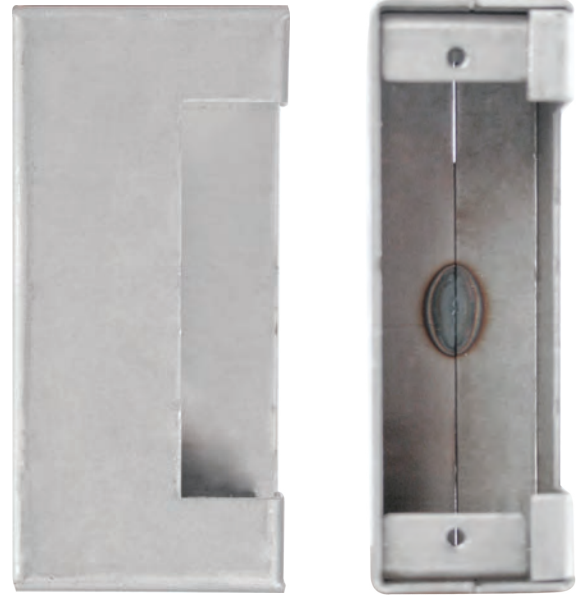

# K-BXES2

## Electric Strike Box

Type: Panic Hardware

Dimensions:

2 3/8"W x 5 1/16"H x 1 3/4"D

Materials Available:

14 Gauge Steel.....K-BXES2

.125 Gauge Aluminum...K-BXES2-AL

Notes: Electric Strike Box - Eff Eff 3314,  
4114/4314, 5114/5314 & 7114. Rofu 1402,  
1702 & 3402. Adams Rite 7000, 7001 & 7040.

www.keedex.com • 714-993-4300

This rendering is NOT to scale and dimensions are NOT exact. For precise technical information, please refer to the template for the lock you are using.