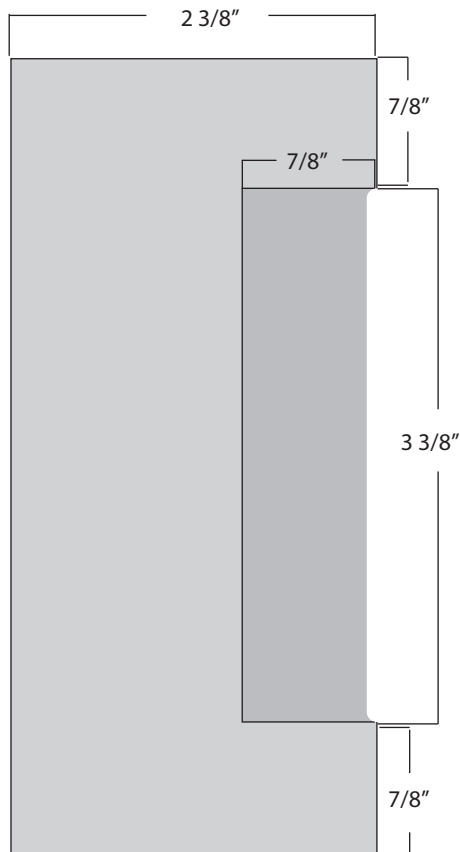

## Electric Strike Box

Type: Panic Hardware

Dimensions:

2 3/8"W x 5 1/16"H x 1 3/4"D

Materials Available:

14 Gauge Steel.....K-BXES2

.125 Gauge Aluminum...K-BXES2-AL

Notes: Electric Strike Box - Eff Eff 3314,  
4114/4314, 5114/5314 & 7114. Rofu 1402,  
1702 & 3402. Adams Rite 7000, 7001 & 7040.

www.keedex.com • 714-993-4300

This rendering is NOT to scale and dimensions are NOT exact. For precise technical information, please refer to the template for the lock you are using.