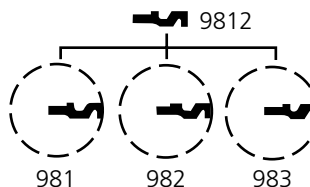

981 Series

3 keyway multiplex system.
Available 5-, 6- and 7-pin.
981 Class bitting.

Security

Not Available

All-Section Key

Cylinder Keyway and
Single Section Key

Former 6-pin Designations	961	962	963
Former 7-pin Designations	971	972	973

N Series (Obverse)

14 keyways total: N1- N14.
Available 5-, 6- and 7-pin.
N Class bitting.

Former Designations

6-pin: 1N-14N

5- and 7-pin: 1K-14K

Security

Not Available

All-Section Key

Multi-Section Key

Multi-Section Key

Cylinder Keyway and
Single Section Key

All-Section Key

Cylinder Keyway and
Single Section Key

*NOTE: Do not use these pairs in the same keying system with each other: N1 with N13; N3 with N5; N7 with N11

N Series (Reverse)

14 keyways total: N15- N28.
Available 5-, 6- and 7-pin.
N Class bitting.

Former Designations

6-pin: 15N-28N

5- and 7-pin: 15K-28K

Security

Not Available

All-Section Key