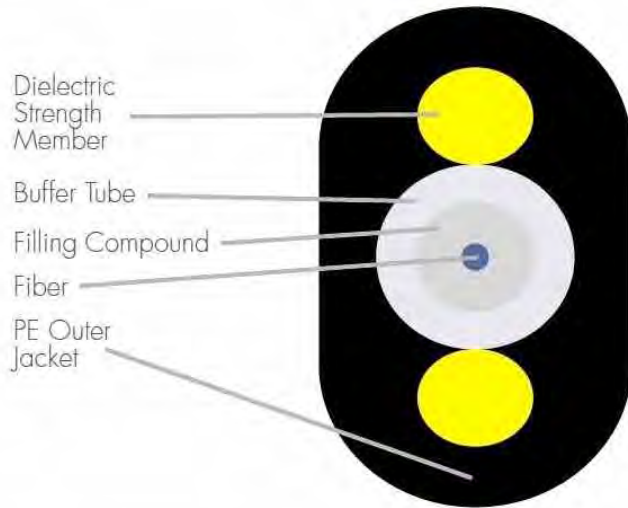

FHD-H01A-1500FL | 300001759613

Packaging Features

Includes	Spool
Packaging Method	Box/Carton
Packaging Quantity	1

Product Type Features

Connector Type (End A)	Hardened full-size SC/APC plug
Connector Type (End B)	Stub Tail
Fiber Type	G652.D
Cable Type	Dielectric - Flat
Cable Crush Resistance	2200 N/dm

Signal Characteristics

Attenuation, maximum (1310nm)	0.35 dB/km
Attenuation, maximum (1550nm)	0.25 dB/km
Return Loss, minimum	-60 dB

Usage Conditions

Operating Temperature	-25 – 70 °C
Storage Temperature	-40 – 70 °C
Weather Resistance	NEMA 6 +10ft waterhead | UV-resistant

Regulatory Compliance/Certifications

Agency RoHS 2011/65/EU	Classification Compliant