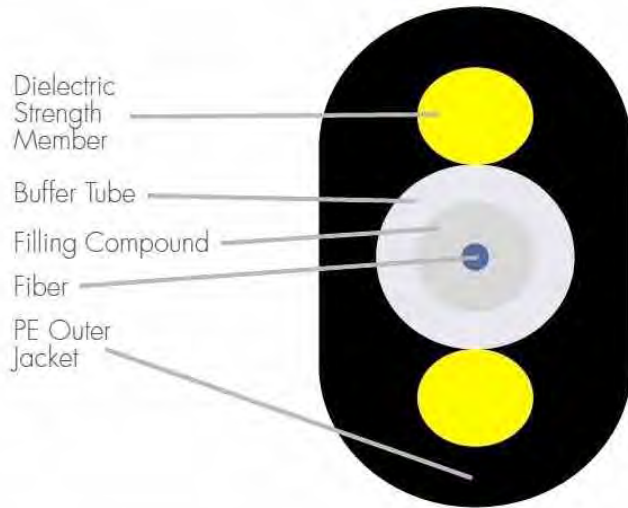

FHD-H01A-1000FL | 320000107744

Packaging Features

Includes	Spool
Packaging Method	Box/Carton
Packaging Quantity	1

Product Type Features

Connector Type (End A)	Hardened full-size SC/APC plug
Connector Type (End B)	Stub Tail
Fiber Type	G652.D
Cable Type	Dielectric - Flat
Cable Crush Resistance	2200 N/dm

Signal Characteristics

Attenuation, maximum (1310nm)	0.35 dB/km
Attenuation, maximum (1550nm)	0.25 dB/km
Return Loss, minimum	-60 dB

Usage Conditions

Operating Temperature	-25 – 70 °C
Storage Temperature	-40 – 70 °C
Weather Resistance	NEMA 6 +10ft waterhead | UV-resistant

Regulatory Compliance/Certifications

Agency RoHS 2011/65/EU	Classification Compliant