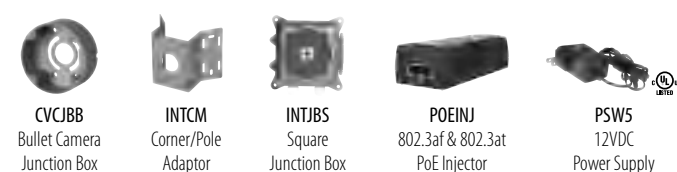

Shown with included paintable, snap-on *Chameleon Cover™

Optional Accessories

08B3M

3.6-10mm auto iris varifocal motorized lens, dark grey housing

4K H.265 Bullet IP Camera

- Supports up to 4K (8MP) resolution @ 30fps
- Triple-codec operation – H.265/H.264/MJPEG
- H.265 compression saves approximately 40% in storage and bandwidth compared to H.264
- Adaptive IR LEDs
- IR Range: 98' (depending on scene reflection)
- Motorized lens with auto focus
- Built-in standard PoE (IEEE 802.3af)
- Wide dynamic range (WDR) operation
- 2-way audio communication
- Micro SD card slot (card not included)
- Sensor input and relay output
- IP66 compliant
- Conformant with ONVIF profile S
- 2 year warranty

Optional Accessories

05D4M

3.6-10mm auto iris varifocal motorized lens, dark grey housing

5MP H.265 Dome IP Camera

- Supports up to 5MP resolution @ 30fps
- Triple-codec operation – H.265/H.264/MJPEG
- H.265 compression saves approximately 40% in storage and bandwidth compared to H.264
- Adaptive IR LEDs
- IR Range: 50' (depending on scene reflection)
- Chameleon Cover™: snaps on and can be painted to match any décor!
- Motorized lens with auto focus
- Built-in standard PoE (IEEE 802.3af)
- Wide dynamic range (WDR) operation
- 2-way audio communication
- Micro SD card slot (card not included)
- Sensor input and relay output
- IP66 compliant
- Conformant with ONVIF profile S
- 2 year warranty