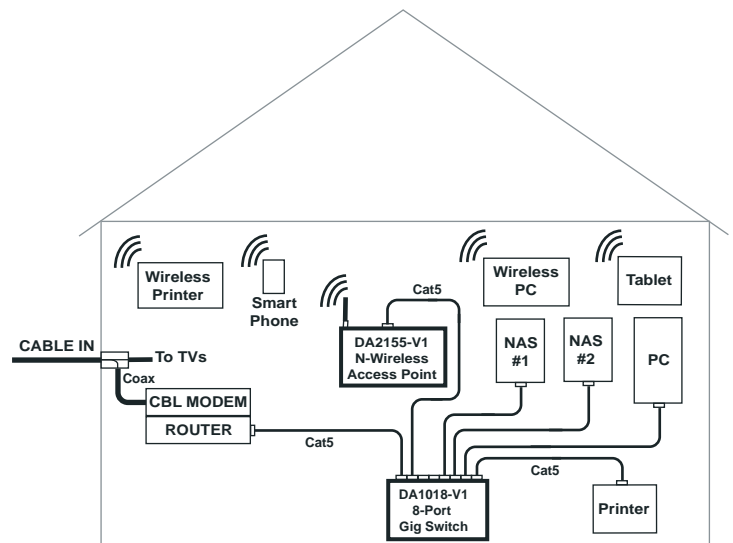

### FEATURES

- Includes either five or eight Ethernet ports for connecting network devices like computers, Blu-ray players, televisions, and gaming systems
- Provides the fastest connections for reliable IP based HD Audio & Video, online gaming and web browsing
- Passes network signals at up to 1000Mbps (Gigabit speeds)
- Provides speeds 10x faster than Fast Ethernet (10/100Mbps)
- No installation or programming required

## RELATED PRODUCTS

**DA2154-V1**  
4-Port 802.11n  
Wireless Router

**DA1018-V1**  
Desktop 8-Port Gigabit  
Ethernet Switch

**DA2155-V1**  
802.11n Wireless  
Access Point

**DA2131-V1**  
Outdoor 802.11N Wireless  
Access Point

## WIRING DIAGRAM

DA1015 Diagram

DA1018 Diagram

designed to be better™