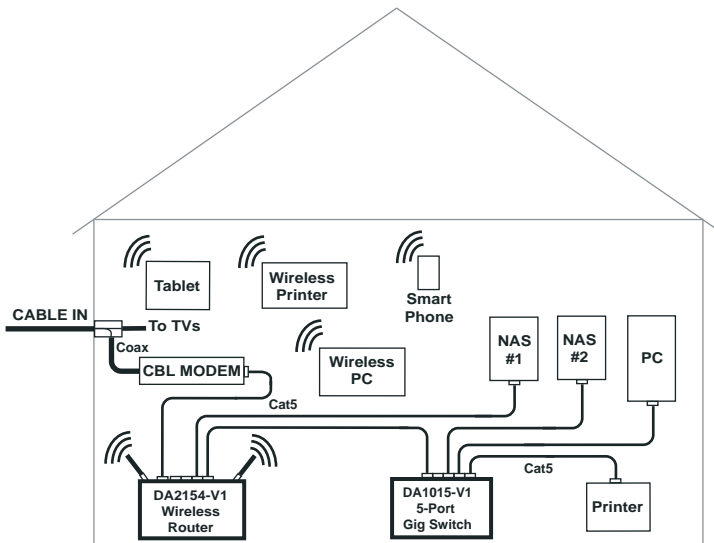

### FEATURES

- Includes either five or eight Ethernet ports for connecting network devices like computers, Blu-ray players, televisions, and gaming systems
- Provides the fastest connections for reliable IP based HD Audio & Video, online gaming and web browsing
- Passes network signals at up to 1000Mbps (Gigabit speeds)
- Provides speeds 10x faster than Fast Ethernet (10/100Mbps)
- No installation or programming required

## RELATED PRODUCTS

**DA2154-V1**  
4-Port 802.11n  
Wireless Router

**DA1018-V1**  
Desktop 8-Port Gigabit  
Ethernet Switch

**DA2155-V1**  
802.11n Wireless  
Access Point

**DA2131-V1**  
Outdoor 802.11N Wireless  
Access Point

## WIRING DIAGRAM

DA1015 Diagram

DA1018 Diagram

designed to be better™