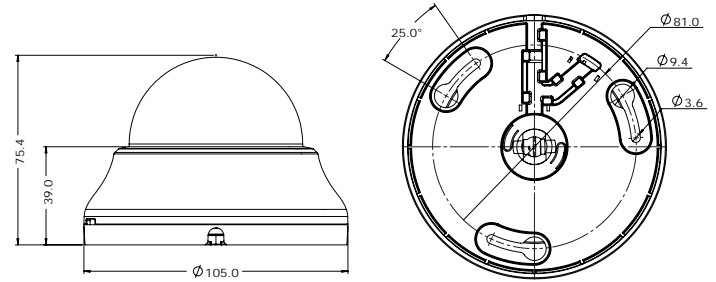

## Summary

MEGApiX<sup>®</sup> 2.1MP network cameras provide real-time 1080p High Definition video at 30fps. Advanced technologies include Digital Slow Shutter and Electronic Day/Night for clear images in challenging lighting conditions. A built-in Web-Server and user-friendly interface make these cameras easy to use. Power over Ethernet simplifies installation by providing both power and the network connection through a single cable. All cameras are ONVIF conformant, assuring their successful integration with other open platform video surveillance products. Housed in our attractive dome enclosure, these cameras provide the industry-leading benefits of MEGApiX<sup>®</sup> technology at an affordable price.

## Dimensions (unit : mm [inch])

**5 YEAR WARRANTY**

## Specifications

IMAGE	
Image Sensor	1/2.7" 2.1M CMOS
Total Pixels	1930 x 1088
Minimum Scene Illumination	F2.0 (30IRE): 1.4 Lux [Color]
LENS	
Focal Length	4.0mm Lens, F2.0
Lens Type	Fixed Lens
Angle of View	82°
OPERATIONAL	
Shutter Mode	Auto
Shutter Speed	1/30(25)sec ~ 1/10,000sec
White Balance	Auto Indoor/Auto Outdoor/Push/Manual/Hold
Auto Gain Control	Max 64dB
Day and Night	Auto, Day, Night, Schedule
NETWORK	
LAN	802.3 Compliance 10/100 base T LAN
Video Compression Type	H.264, MJPEG
Resolution	1080p / D1 / VGA / CIF / QVGA
Frame Rate	1-30fps
Streaming Capability	Multi Streaming CBR/VBR (Controllable frame rate and Bandwidth)
IP	IPv4, IPv6
Protocol	ONVIF, TCP/IP, UDP/IP, RTP(UDP), RTP(TCP), RTSP, NTP, HTTP, DNS, DDNS, DHCP
Maximum User Access	4 Users
OnVIF Conformance	OnVIF Profile S
Web Viewer	Browser: Internet Explorer, Google Chrome, Firefox OS: Windows 7
ENVIRONMENTAL	
Operating Temperature	-10°C ~ 50°C (14°F ~ 122°F)
Operating Humidity	Less than 90% (Non-Condensing)
Other Certifications	FCC, CE, ROHS
ELECTRICAL	
Power Requirements	DC 12V, POE IEEE 802.3af Class 2
Power Consumption	2W, 165mA
MECHANICAL	
Material	Plastic
Dimensions	4.13 x 2.93 in (105 x 74.6mm)
Weight	0.55lbs (250g)