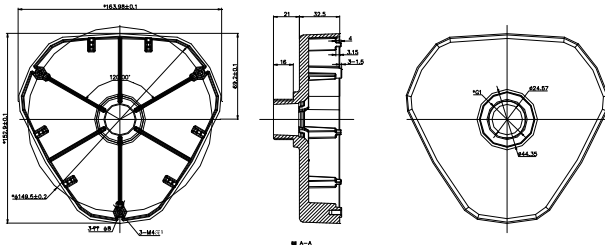

PC-FE Pendant Cap for Fisheye Camera

PC-FE	
Appearance	Hikvision white
Range of Application	Pendant cap for dome camera
Material	Aluminum alloy
Dimension	163.98 mm x 152.9 mm x 53.5 mm (6.46" x 6.02" x 2.11")
Weight	328 g (11.57 ozs)

Key Features

- Aluminum Alloy Material with Surface Spray Treatment
- Waterproof Design

NOTES: Pay attention to color matching.

Dimensions

NOTE: The actual bracket may vary from the picture above.

Fits the Following Cameras