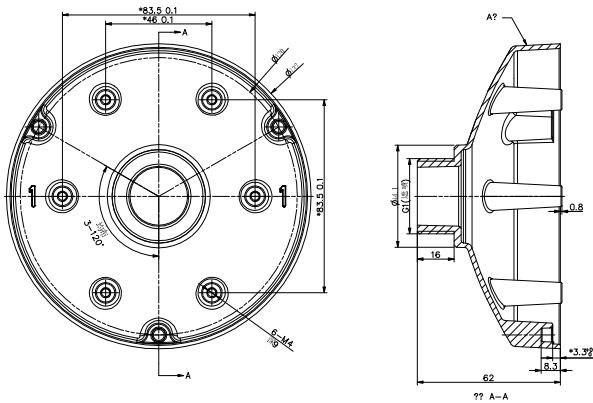

PC130

Pendant Cap for Dome Camera

Features

- Aluminum Alloy Material with Surface Spray Treatment
- Waterproof Design

Specifications

	PC130
Appearance	Hikvision white
Range of Application	Pendant cap for dome camera
Material	Aluminum alloy
Dimension	132 mm x 62 mm (5.19" x 2.44")
Weight	190 g (6.7 ozs.)

NOTES: Pay attention to color matching.

Dimensions

NOTE: The actual bracket may vary from the picture above.

Fits the Following Cameras

DS-2CD41xxFxx-IZ
 DS-2CE56C5T-AVFIR
 DS-2CE56D5T-AIRZ
 DS-2CE56D5T-AVFIR
 DS-2CE56D5T-AVPIR3ZH

Order Model

PC130