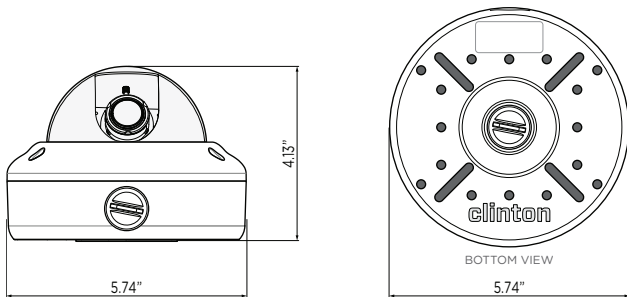

### INFO:

- 1/3" SONY 1.3 Megapixel CMOS Exmor Sensor
- 1,000 TVL Resolution
- 6-50mm (F1.4) Lens (True D/N Version)
- S7 Digital Signal Processor
- OSD Menu Control via Built-in Joystick or CE-REMOTE
- 3-Axis Adjustment
- IP 68 Weather Rated
- Dual Voltage (DC12V/AC24V)
- UL Listed

### DIMENSIONS:

### SPECIFICATIONS:

Camera	
Image Sensor	1/3" SONY 1.3 Megapixel CMOS Exmor Sensor
Resolution	1,000 TVL
Effective Pixels	1305 (H) x 1049 (V), 1.37M Pixels
Scanning System	Progressive
S/N Ratio	52dB
Sync System	Internal
Minimum Illumination	0.00001 Lux (Sens-Up x64)
Shutter Speed	1/60 - 1/60,000 sec.
Dynamic Range	N/A
Lens	6-50mm (F1.4) Lens (True D/N Version)
Video Output	1.0 Vp-p, 75Ω
Frequency	Horizontal: 15.734 KHz, Vertical: 59.94 Hz
Power Consumption	Max. 220mA (DC12V), Max. 110mA (AC24V)
Power Requirement	DC12V / AC24V
Operating Temperature	-20°F - 122°F / -28.8°C - 50°C
Operating Humidity	95% RH Max.
Weather Rating	IP 68
IR LEDs	N/A
Heaters/Fan	N/A
Materials	Aluminum Case w/Polycarbonate Dome
Dimensions	5.74" (Dia.) x 4.13" (H) / 145.8mm (Dia.) x 104.9mm (H)
Weight	1.5 lbs / 680.38g