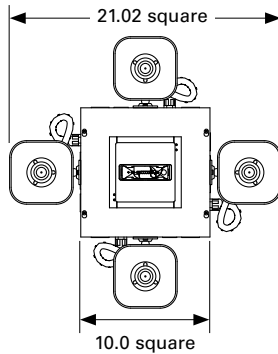

Supervised Horns & Cluster Speakers

Cluster with RSS Strobe

Available with 2, 3 or 4 STH-15S horns

Series **STH** Cluster with RSS Strobe

Available features and options:

Supervised Speaker Strobe supplied with 2, 3, or 4 STH-15SR horns and one RSS-24MCCH ceiling strobe (red, white, no lettering) mounted to a NEMA 1 steel enclosure

Finish Color: Red

Mounting: Wall, Ceiling or Roof

Size: Prefabricated 10" x 10" x 6" fiberglass enclosure

Sensitivity: 102 dB @ 15 watts @ 10 ft. per horn

Strobe Candela: High Intensity, Selectable 115/177

Approvals: UL Standard 1480 (Horns), UL 1971 (RSS Strobes), UL Standard 1638 (Colored Lens Strobes)

STH Cluster with RSS Strobe

Model Number	Finish	Order Code
4 Horns		
STH-4R24MCCH-FR	Red	3090
STH-4R24MCCH-NR	Red (no ltr)	3089
STH-4R24MCCH-FW	White	0235
STH-4R24MCCH-NW	White (no ltr)	0239
3 Horns		
STH-3R24MCCH-FR	Red	3145
STH-3R24MCCH-NR	Red (no ltr)	3144
STH-3R24MCCH-FW	White	0234
STH-3R24MCCH-NW	White (no ltr)	0238
2 Horn		
STH-2R24MCCH-FR	Red	3143
STH-2R24MCCH-NR	Red (no ltr)	3146
4 Horn		
STH-90-R24MCCH-FR	Red	0522
STH-90-R24MCCH-NR	Red (no ltr)	3227

UL Max. Current

	115cd	177cd
24 VDC	0.300	0.420

Note: Reference pages 58-65 for additional mounting information.