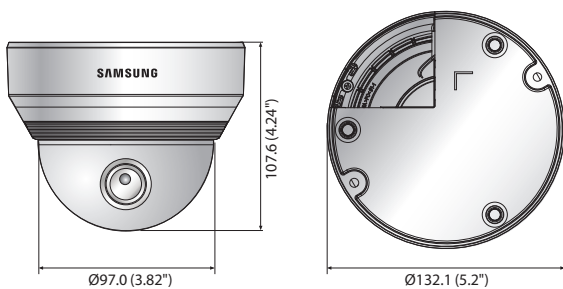

SND-5084R

1.3M HD Network IR Dome Camera

Key Features

- Max. 1.3megapixel (1280 x 1024) resolution
- 60fps@all resolutions
- 0.005Lux@F1.2 (Color), 0Lux@F1.2 (B/W : IR LED on)
- 3 ~ 8.5mm (2.8x) motorized varifocal lens
- H.264, MJPEG dual codec, Multiple streaming
- Day & Night (ICR), WDR (130dB)
- Simple focus (Motorized V/F), P-Iris, DIS, Defog
- Multi-crop streaming
- micro SD/SDHC/SDXC memory slot
- IR LED (12ea), PoE, Bi-directional audio support

Dimensions

Unit : mm (inch)

Accessories (Optional)

* Data recorded on an SD memory card may be lost or damaged by data access during power-off, mechanical shock, memory card detachment, or other operations. Data loss or damage can also occur when a memory card reaches end of life, which varies according to operational conditions. No guarantee is given against damage (including passive damage).