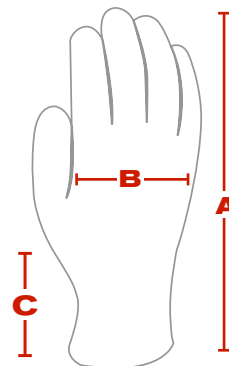

PROTECTIVE INDUSTRIAL PRODUCTS, INC. | BRINGING THE BEST OF THE WORLD TO YOU®

AMERICAS: (800) 262-5755 • (518) 861-0133 | EUROPE: +34-96182-41-48 | AMEA: (ASIA, MIDDLE EAST, AFRICA) 852-2475-9228 | www.pipglobal.com

This document and the information contained herein is the property of Protective Industrial Products, Inc. (PIP) and may not be used or reproduced without permission. Product users should conduct all appropriate testing or other evaluations to determine the suitability of PIP products for a particular purpose or use within a particular environment. PIP DISCLAIMS ALL WARRANTIES OTHER THAN AS EXPRESSLY PROVIDED.