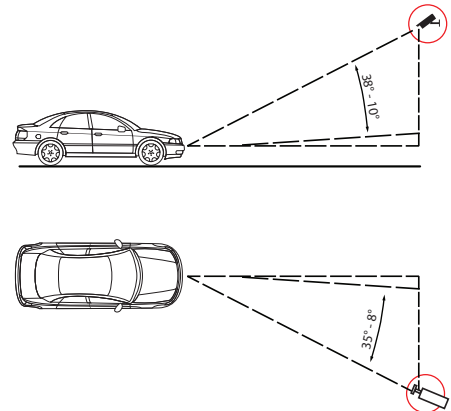

Weather Resistant License Plate Capture Bullet Camera

CLPR66H 9-22mm F1.4 auto iris varifocal lens, dark grey housing
IR-corrected lens with external adjustments for zoom & focus

Note: Because of the special nature of this camera, during the day the scene will be monochrome. All license plates will be highlighted.

Features

- High-contrast imaging performance that delivers sharp, clear license-plate captures
- 8 pieces super high power IR LEDs work perfectly even in total darkness to deliver clear license plate images
- 9-22mm varifocal IR-corrected lens optimizes day/night performance, even in very low light conditions and captures a wide field
- Captures license plates up to 24 mph
- Weather resistant operation
- IP66 compliant
- 5 year warranty

Specifications

Image Sensor	1/3" 960H CCD
Resolution.....	700 TV lines
Minimum Illumination.....	0 lux (with IR LEDs on)
Effective Pixels	1020 (H) x 508 (V)
Type.....	Monochrome
Number of IR LEDs	8 pieces super high power IR LEDs
IR Range	6.6 - 49 ft. (depending on scene reflection)
IR LED Wavelength	850nm
TV System.....	NTSC
Viewing Angle	Horizontal: 35° (wide) - 8° (tele) Vertical: 38° (wide) - 10° (tele)
S/N Ratio	More than 52db
Video Output.....	1.0Vp-p / 75 ohms
Scanning System.....	2:1 interlaced
Power Supply	12VDC (power supply not included)
Power Consumption	380mA
Operating Temperature.....	-22° F – 140° F
Housing	Compact die cast aluminum sunshield
Dimensions.....	4.88" (W) x 7.8" (H) x 12.01" (L)
Weight	4.2 lbs.