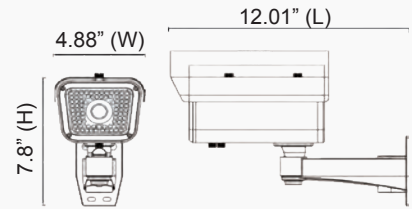

Weather Resistant License Plate Capture Bullet Camera

CLPR66H 9-22mm F1.4 auto iris varifocal lens, dark grey housing
IR-corrected lens with external adjustments for zoom & focus

Note: Because of the special nature of this camera, during the day the scene will be monochrome. All license plates will be highlighted.

Features

- High-contrast imaging performance that delivers sharp, clear license-plate captures
- 8 pieces super high power IR LEDs work perfectly even in total darkness to deliver clear license plate images
- 9-22mm varifocal IR-corrected lens optimizes day/night performance, even in very low light conditions and captures a wide field
- Captures license plates up to 24 mph
- Weather resistant operation
- IP66 compliant
- 5 year warranty

Specifications

Image Sensor	1/3" 960H CCD
Resolution.....	700 TV lines
Minimum Illumination.....	0 lux (with IR LEDs on)
Effective Pixels	1020 (H) x 508 (V)
Type.....	Monochrome
Number of IR LEDs	8 pieces super high power IR LEDs
IR Range	6.6 - 49 ft. (depending on scene reflection)
IR LED Wavelength	850nm
TV System.....	NTSC
Viewing Angle	Horizontal: 35° (wide) - 8° (tele) Vertical: 38° (wide) - 10° (tele)
S/N Ratio	More than 52db
Video Output.....	1.0Vp-p / 75 ohms
Scanning System.....	2:1 interlaced
Power Supply	12VDC (power supply not included)
Power Consumption	380mA
Operating Temperature.....	-22° F – 140° F
Housing	Compact die cast aluminum sunshield
Dimensions.....	4.88" (W) x 7.8" (H) x 12.01" (L)
Weight	4.2 lbs.