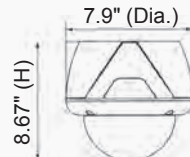

Camera Specifications

Image Sensor ..... 1/4" Sony Super HAD II™ (Double Scan) CCD
Resolution.....700 TV lines
Minimum Illumination.....Color: 0.5 lux, BW: 0.2 lux
S/N Ratio 50dB
Effective Pixels .....976 (H) x 494 (V)
Total Pixels .....1020 (H) x 508 (V)
Zoom .....37x/28x optical zoom / 32x digital zoom
Focal Length.....F1.6-4.5, 3.5-129.5mm (37x) / 3.5-98mm (28x)
Angle of View.....(H) 55.5° (wide) – 1.59° (tele)
(V) 42.5° (wide) – 1.19° (tele)
White Balance .....Automatic, Manual (red, blue gain adjustable)
TV System.....NTSC
Day/Night.....Auto / Day / Night (ICR)
Focus.....Auto / Manual / Semi-Auto
Exposure .....Auto / Iris / Shutter / Manual
Light Compensation.....WDR / BLC / HLC / Off
DNR.....Adjustable
Privacy Zone.....8 masks, spherical coordinate
Image Stabilization .....On / Off

Mechanical Specifications

Pan Range.....360° endless
Tilt Range .....90°
Speed .....Preset: 500°/sec, Jog: 0.05 - 360°/sec, Swing: 1 - 180°/sec
Presets .....209 positions
Patterns .....8 patterns (880 commands)
Swings.....10 swings

Mechanical Specifications (continued)

Groups.....8 groups (max 40 actions of a combination of preset, pattern, and swing)
Schedule.....8 schedules
RTC .....RTC battery backup time 2 weeks
Communication.....RS-485
Protocol .....Pelco-D, Pelco-P
Sensor Input.....3 inputs, photo-coupler type, DC 5V-12V
Alarm Outputs .....1 output, relay output, max load DC 24V 1A / AC 125V 0.5A
Fan .....Always on
Heater.....Operational at internal temperature of 50°F and above
Operating Temperature ...-22° F - 122° F
Power Supply .....12VDC, 24VAC (power supply not included)
Power Consumption .....12VDC, 1.8A / 24VAC, 1.8A
Dome Size.....7.9" (Dia.) x 8.67" (H)
Dimensions.....With wall mount
4.7" (W) x 5.5" (H) x 11.8" (L)
Weight .....8 lbs.
Included in Package .....Main unit, wall mount bracket, accessories, user manual

Material

Dome & Mounts.....Polycarbonate
Internal.....Polycarbonate, ABS
External .....Aluminum

Optional Accessories