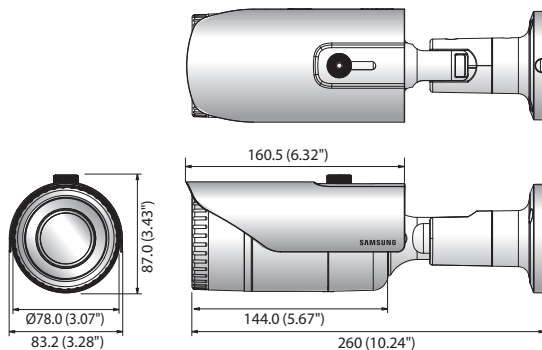

Dimensions

Unit : mm (inch)

Accessories (Optional)

SBO-100B1

SCO-6083RN/P

VIDEO	
Imaging Device	1/3" 2M CMOS
Total Pixels	1,956(H) x 1,266(V) 2.47M pixels
Effective Pixels	1,944(H) x 1,092(V) 2.12M pixels
Scanning System	Progressive scan
Min. Illumination	Color : 0.11Lux (F1.4) B/W : 0Lux (IR LED on)
S / N Ratio	52dB (AGC off, Weight on)
Video Output	BNC (AHD, CVBS selectable)
Resolution	1920 x 1080
Max. Framerate	30fps@1080p, 30fps@720p
LENS	
Focal Length (Zoom Ratio)	2.8 ~ 12mm (4.3x) varifocal
Max. Aperture Ratio	F1.4
Angular Field of View	H : 102°(Wide) ~ 32.2°(Tele) / V : 54°(Wide) ~ 18.2°(Tele) / D : 121°(Wide) ~ 38°(Tele)
Min. Object Distance	0.5m (1.64ft)
Focus Control	Manual
Lens Type	DC auto iris
Mount Type	Board-in type
OPERATIONAL	
On Screen Display	English, Japanese, Spanish, French, Portuguese, Korean, German, Italian, Russian, Polish, Czech, Romanian, Serbian, Swedish, Danish, Turkish
Camera Title	Off / On (Displayed 15 characters)
Day & Night	Auto (ICR) / Color / B/W
Backlight Compensation	Off / User BLC / HLC
Wide Dynamic Range	DWDR
Digital Noise Reduction	SSNRIV (Off / On)
Defog	Off / Auto / Manual
Motion Detection	Off / On (4 zones)
Privacy Masking	Off / On (4 zones rectangle)
Gain Control	Off / Low / Middle / High / Very high
White Balance	ATW / Outdoor / Indoor / Manual / AWC (1,800K ~ 10,500K*)
Electronic Shutter Speed	1sec ~ 1/12,000sec
Reverse	Off / H-Rev / V-Rev / HV-Rev
Profile	Basic, Day & Night, Backlight, Indoor, User, ITS
Alarm	(MD) output 1
Remote Control Interface	Coaxial control
Protocol	Coax : NTSC/PAL - Samsung CCVC, Pelco-C (Coaxitron), AHD - ACP (AHD Coax Protocol)
IR Distance	30m (98.43ft)
Video Transmission Distance	500m (1,640.42ft) (75-5 coaxial cable)
ENVIRONMENTAL	
Operating Temperature / Humidity	-30°C ~ +55°C (-22°F ~ +131°F) / Less than 90% RH *Start up should be done at above -10°C (+14°F)
Ingress Protection	IP66
Vandal Resistance	IK10
ELECTRICAL	
Input Voltage / Current	Dual (24V AC & 12V DC \pm 10%)
Power Consumption	Max. 6W
MECHANICAL	
Color / Material	Dark gray / Aluminum
Dimensions (WxH)	\varnothing 78.0 x 260.0mm (3.07" x 10.24") (Without sunshield)
Weight	922g (2.03 lb)