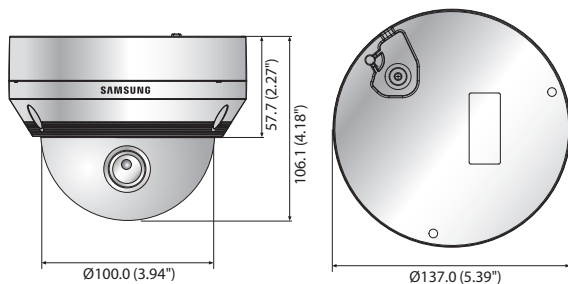

Dimensions

Unit : mm (inch)

Accessories (Optional)

SHD-3000F3 SBP-301HM2 SBP-300LM SBP-300CM SBP-300WM1 SBP-300WM SBP-300KM

SCV-6083R/P

VIDEO	
Imaging Device	1/3" 2M CMOS
Total Pixels	1,956(H) x 1,266(V) 2.47M pixels
Effective Pixels	1,944(H) x 1,092(V) 2.12M pixels
Scanning System	Progressive scan
Min. Illumination	Color : 0.11Lux (F1.4) B/W : 0Lux (IR LED on)
S / N Ratio	52dB (AGC off, Weight on)
Video Output	BNC (AHD, CVBS selectable)
Resolution	1920 x 1080
Max. Framerate	30fps@1080p, 30fps@720p
LENS	
Focal Length (Zoom Ratio)	2.8 ~ 12mm (4.3x) varifocal
Max. Aperture Ratio	F1.4
Angular Field of View	H : 102° (Wide) ~ 32.2° (Tele) / V : 54° (Wide) ~ 18.2° (Tele) / D : 121° (Wide) ~ 38° (Tele)
Min. Object Distance	0.5m (1.64ft)
Focus Control	Manual
Lens Type	DC auto iris
Mount Type	Board-in type
PAN / TILT / ROTATE	
Pan / Tilt / Rotate Range	0° ~ 350° / 0° ~ 67° / 0° ~ 355°
OPERATIONAL	
On Screen Display	English, Japanese, Spanish, French, Portuguese, Korean, German, Italian, Russian, Polish, Czech, Romanian, Serbian, Swedish, Danish, Turkish
Camera Title	Off / On (Displayed 15 characters)
Day & Night	Auto (ICR) / Color / B/W
Backlight Compensation	Off / User BLC / HLC
Wide Dynamic Range	DWDR
Digital Noise Reduction	SSNRIV (Off / On)
Defog	Off / Auto / Manual
Motion Detection	Off / On (4 zones)
Privacy Masking	Off / On (4 zones rectangle)
Gain Control	Off / Low / Middle / High / Very high
White Balance	ATW / Outdoor / Indoor / Manual / AWC (1,800K° ~ 10,500K°)
Electronic Shutter Speed	1sec ~ 1/12,000sec
Reverse	Off / H-Rev / V-Rev / HV-Rev
Profile	Basic, Day & Night, Backlight, Indoor, User, ITS
Alarm	(MD) output 1
Remote Control Interface	Coaxial control
Protocol	Coax : NTSC/PAL - Samsung CCVC, Pelco-C (Coaxitron), AHD - ACP (AHD Coax Protocol)
IR Distance	30m (98.43ft)
Video Transmission Distance	500m (1,640.42ft) (75-5 coaxial cable)
ENVIRONMENTAL	
Operating Temperature / Humidity	-30°C ~ +55°C (-22°F ~ +131°F) / Less than 90% RH *Start up should be done at above -10°C (+14°F)
Ingress Protection	IP66
Vandal Resistance	IK10
ELECTRICAL	
Input Voltage / Current	Dual (24V AC & 12V DC ±10%)
Power Consumption	Max. 4.2W
MECHANICAL	
Color / Material	Ivory / Aluminum
Dimensions (WxH)	Ø137.0 x 106.1mm (Ø5.39" x 4.18")
Weight	716g (1.58 lb)