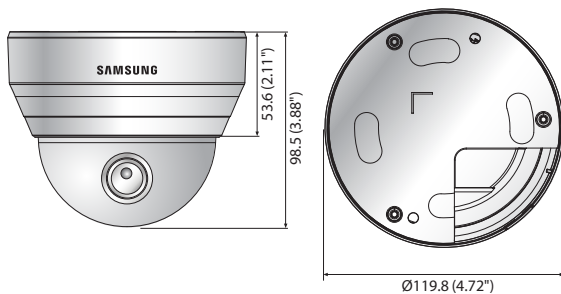

Dimensions

Unit : mm (inch)

Accessories (Optional)

SHD-3000F1 SBP-301HM4 SBP-300LM SBP-300CM SBP-300WM1 SBP-300WM SBP-300KM

SCD-6083RN/P

VIDEO	
Imaging Device	1/3" 2M CMOS
Total Pixels	1,956(H) x 1,266(V) 2.47M pixels
Effective Pixels	1,944(H) x 1,092(V) 2.12M pixels
Scanning System	Progressive scan
Min. Illumination	
Color	: 0.11Lux (F1.4)
B/W	: 0Lux (IR LED on)
S / N Ratio	52dB (AGC off, Weight on)
Video Output	BNC (AHD, CVBS selectable)
Resolution	1920 x 1080
Max. Framerate	30fps@1080p, 30fps@720p
LENS	
Focal Length (Zoom Ratio)	2.8 ~ 12mm (4.3x) varifocal
Max. aperture Ratio	F1.4
angular Field of View	
H	: 102° (Wide) ~ 32.2° (Tele) / V : 54° (Wide) ~ 18.2° (Tele) / D : 121° (Wide) ~ 38° (Tele)
Min. Object Distance	0.5m (1.64ft)
Focus Control	Manual
Lens Type	DC auto iris
Mount Type	Board-in type
Pan / TILT / ROTATE	
Pan / Tilt / Rotate Range	0° ~ 350° / 0° ~ 67° / 0° ~ 355°
OPERATIONa L	
On Screen Display	English, Japanese, Spanish, French, Portuguese, Korean, German, Italian, Russian, Polish, Czech, Romanian, Serbian, Swedish, Danish, Turkish
Camera Title	Off / On (Displayed 15 characters)
Day & Night	Auto (ICR) / Color / B/W
Backlight Compensation	Off / User BLC / HLC
Wide Dynamic Range	DWDR
Digital Noise Reduction	SSNRIV (Off / On)
Defog	Off / Auto / Manual
Motion Detection	Off / On (4 zones)
Privacy Masking	Off / On (4 zones rectangle)
Gain Control	Off / Low / Middle / High / Very high
White Balance	ATW / Outdoor / Indoor / Manual / AWC (1,800K° ~ 10,500K°)
Electronic Shutter Speed	1sec ~ 1/12,000sec
Reverse	Off / H-Rev / V-Rev / HV-Rev
Profile	Basic, Day & Night, Backlight, Indoor, User, ITS
alarm	(MD) output 1
Remote Control Interface	Coaxial control
Protocol	Coax : NTSC/PAL - Samsung CCVC, Pelco-C (Coaxitron), AHD - ACP (AHD Coax Protocol)
IR Distance	20m (65.62ft)
Video Transmission Distance	500m (1,640.42ft) (75-5 coaxial cable)
ENVIRONMENTa L	
Operating Temperature / Humidity	-10°C ~ +55°C (+14°F ~ +131°F) / Less than 90% RH
ELECTRICAL	
Input Voltage / Current	Dual (24V AC & 12V DC ±10%)
Power Consumption	Max. 4.2W
MECHANICAL	
Color / Material	Ivory / Plastic
Dimensions (WxH)	119.8 x 98.5mm (4.72" x 3.88")
Weight	304g (0.67 lb)