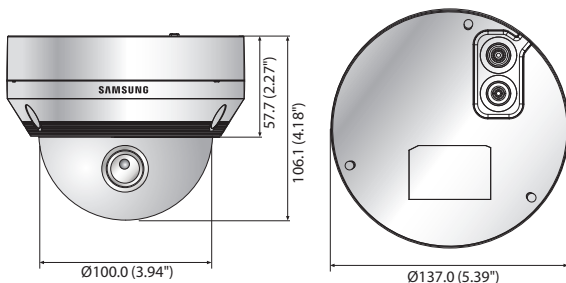

Dimensions

Unit : mm (inch)

Accessories (Optional)

QNV-7080R

VIDEO	
Imaging Device	1/3" 4M CMOS
Total Pixels	2,720(H) x 1,536(V)
Effective Pixels	2,688(H) x 1,520(V)
Scanning System	Progressive
Min. Illumination	Color : 0.15Lux (30IRE), B/W : 0Lux (IR LED on)
LENS	
Focal Length (Zoom Ratio)	2.8 ~ 12mm (4.3x) motorized varifocal
Max. Aperture Ratio	F1.4
Angular Field of View	H : 109.7° ~ 26.0° / V : 60.8° ~ 15.2° / D : 131.3° ~ 30.1°
Focus Control	Simple focus (Motorized V/F) / Manual, Remote control via network
Lens Type	DC auto iris
Mount Type	Board type
PAN / TILT / ROTATE	
Pan / Tilt / Rotate Range	0° ~ 350° / 0° ~ 67° / 0° ~ 355°
OPERATIONAL	
IR Viewable Length	30m (98.43ft)
Camera Title	Off / On (Displayed up to 20 characters per line) - W/W : English / Numeric / Special characters - China : English / Numeric / Special / Chinese characters - Common : Multi-line (Max. 5), Color (Grey / Green / Red / Blue / Black / White), Transparency, Auto scale by resolution
Day & Night	True Day & Night
Backlight Compensation	Off / BLC / WDR
Wide Dynamic Range	120dB
Digital Noise Reduction	SSNR (Off / On)
Motion Detection	Off / On (4ea polygonal zones)
Privacy Masking	Off / On (6ea rectangular zones)
Gain Control	Off / Low / Middle / High
White Balance	ATW / AWC / Manual / Indoor / Outdoor
LDC (Lens Distortion Correction)	Off / On (5 levels with min / max)
Electronic Shutter Speed	Minimum / Maximum / Anti flicker
Flip / Mirror	Flip / Mirror / Hallway view
Intelligent Video Analytics	Motion detection with metadata, Tampering, Defocus detection
Alarm I/O	Input 1 / Output 1
Alarm Triggers	Motion detection, Tampering detection, SD card error, NAS error, Alarm input, Defocus detection
Alarm Events	File upload via FTP and E-mail, Local storage recording at event, Notification via E-mail, External output
Pixel Counter	Support (Plug-in viewer only)
NETWORK	
Ethernet	RJ-45 (10/100BASE-T)
Video Compression Format	H.265, H.264, MJPEG
Resolution	2592 x 1520, 2560 x 1440 (16 : 9), 2304 x 1296, 1920 x 1080, 1280 x 1024, 1280 x 960, 1280 x 720, 1024 x 768, 800 x 600, 800 x 450, 720 x 576, 720 x 480, 640 x 480, 640 x 360, 320 x 240
Max. Framerate	H.265/H.264 : Max. 20fps at 4M, Max. 30fps at 2M all resolutions, MJPEG : Max. 15fps
Smart Codec	WiseStream
Video Quality Adjustment	H.265/H.264 : Target bitrate level control, MJPEG : Quality level control
Bitrate Control Method	H.265/H.264 : CBR or VBR, MJPEG : VBR
Streaming Capability	Multiple streaming (Up to 3 profiles)
Audio I/O	Line in
Audio Compression Format	G.711 u-law / G.726 selectable G.726 (ADPCM) 8KHz, G.711 8KHz, G.726 : 16Kbps, 24Kbps, 32Kbps, 40Kbps
Audio Communication	Uni-directional audio
IP	IPv4, IPv6
Protocol	TCP/IP, UDP/IP, RTP(UDP), RTP(TCP), RTCP, RTSP, NTP, HTTP, HTTPS, SSL/TLS, DHCP, PPPoE, FTP, SMTP, ICMP, IGMP, SNMPv1/v2c/v3(MIB-2), ARP, DNS, DDNS, QoS, PIM-SM, UPnP, Bonjour
Security	HTTPS(SSL) login authentication, Digest login authentication IP address filtering, User access log, 802.1x authentication
Streaming Method	Unicast / Multicast
Max. User Access	6 users at unicast mode
Storage	micro SD/SDHC/SDXC max. 128G, NAS - Motion images recorded in the SD memory card can be downloaded - Manual recording at local PC
Application Programming Interface	ONVIF Profile S/G, SUNAPI (HTTP API)
Webpage Language	English, Korean, Chinese, French, Italian, Spanish, German, Japanese, Russian, Swedish, Portuguese, Czech, Polish, Turkish, Dutch, Hungary, Greek
Web Viewer	Supported OS : Windows 7, 8.1, 10, Mac OS X 10.9, 10.10, 10.11 Plug-in free Webviewer - Supported Browser : Google Chrome 47, MS Edge 20 Plug-in Webviewer - Supported Browser : MS Explore 11, Mozilla Firefox 43, Apple Safari 9 * Mac OS X only
Central Management Software	SmartViewer
ENVIRONMENTAL	
Operating Temperature / Humidity	-30°C ~ +55°C (-22°F ~ +131°F) / Less than 90% RH * Start up should be done at above -20°C (-4°F)
Storage Temperature / Humidity	-30°C ~ +60°C (-22°F ~ +140°F) / Less than 90% RH
Ingress Protection / Vandal Resistance	IP66 / IK10
ELECTRICAL	
Input Voltage / Current	PoE (IEEE802.3af, Class3) / 12V DC
Power Consumption	Max. 7.2W (PoE), Max. 6.4W (12V DC)
MECHANICAL	
Color / Material	Ivory / Metal
Dimensions (WxH)	Ø137.0 x 106.1mm (Ø5.39" x 4.18")
Weight	680g (1.5 lb)