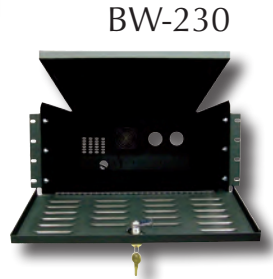

### Indoor Desk/Floor Mount Lockboxes with fans:

- **BW-200** is 20"W x 8"H x 20"D
- **BW-201** is 16"W x 5"H x 16"D
- **BW-224** is 20"W x 8"H x 24"D
- **BW-225** is 20"W x 5"H x 20"D

BW-200

BW-240

BW-215

### Indoor Tower Lockboxes with fans:

- **BW-240** is 8"W x 20"H x 20"D
- **BW-244** is 8"W x 20"H x 24"D

BW-230

Our BW-215 and BW-216 Wall-Mount Kits work with any of the models above.

### Indoor Rack-mountable Lockboxes with fans:

- **BW-230** is 17.73"W x 8.1"H x 24"D, 5RU, rated at 100 lb capacity
- **BW-235** is 17.73"W x 5.1"H x 24"D, 3RU, rated at 50 lb capacity

### Indoor Wall-Mount DVR Lockboxes with fans:

- **NEW** BW-202 is 20"W x 20"H x 8"D - *see next page*