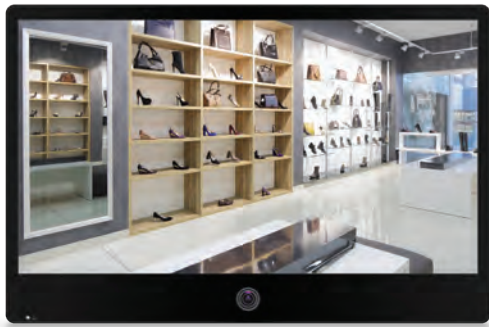

CE-M32S-B 32" Public View Monitor (Black)

INFO:

- 1366 x 768 Resolution
- 16:9 Aspect Ratio
- "Recording In Progress" or "Welcome" Text Overlay
- Flashing LED
- Acrylic Front
- 2 BNC Outputs / 1 BNC Input for External Camera
- 1,000 TVL Camera
- 2.8-12mm (F1.2) Lens
- Video Motion Detection
- Built-in SD Card Player (4GB Card Included)
- Switchable From Internal Camera and External Input
- Dual Voltage: 110-240 VAC & DC24V (Power Supply Sold Separately)
- UL Listed

Monitor	
Display	32" LED Backlight LCD
Resolution	1366 x 768
Aspect Ratio	16:9 (True 16:9 Camera Image)
Display Colors	16.7M (8 BIT)
Brightness	350 nit
Contrast Ratio	3000:1
Viewing Angle (H x V)	178° x 178°
Response Time	6.5ms
Mounting	VESA 100 & 200
In / Out Impedance	75Ω /Auto Terminating Output
Video Inputs / Outputs	1 BNC Input / 2 BNC Outputs
Power Consumption	58 Watts
Power Requirement	DC24V or 90-260VAC
Operating Temperature	32°F - 104°F / 0°C - 40°C
Dimensions (W x H x D)	29.25" x 19.63" x 3" 742.95mm x 498.602mm x 76.2mm
Weight	33 lbs / 14.968kg