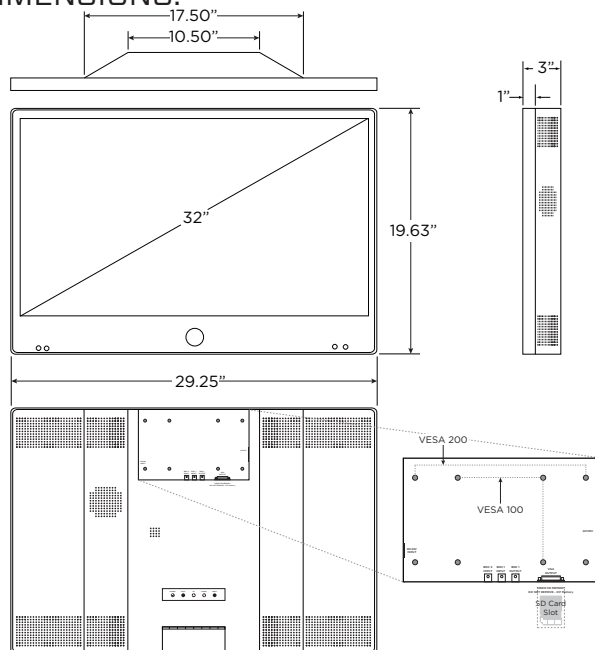

CE-M32S-B 32" Public View Monitor (Black)

INFO:

- 1366 x 768 Resolution
- 16:9 Aspect Ratio
- "Recording In Progress" or "Welcome" Text Overlay
- Flashing LED
- Acrylic Front
- 2 BNC Outputs / 1 BNC Input for External Camera
- 1,000 TVL Camera
- 2.8-12mm (F1.2) Lens
- Video Motion Detection
- Built-in SD Card Player (4GB Card Included)
- Switchable From Internal Camera and External Input
- Dual Voltage: 110-240 VAC & DC24V (Power Supply Sold Separately)
- UL Listed

DIMENSIONS:

Recommended Power Supply	
CE-PS200	120W Single Monitor Power Supply (24VDC)
CE-S320-B	320W Multiple Monitor Power Supply (24VDC)
CE-600-24-B	600W Multiple Monitor Power Supply (24VDC)

SPECIFICATIONS:

Monitor	
Display	32" LED Backlight LCD
Resolution	1366 x 768
Aspect Ratio	16:9 (True 16:9 Camera Image)
Display Colors	16.7M (8 BIT)
Brightness	350 nit
Contrast Ratio	3000:1
Viewing Angle (H x V)	178° x 178°
Response Time	6.5ms
Mounting	VESA 100 & 200
In / Out Impedance	75Ω /Auto Terminating Output
Video Inputs / Outputs	1 BNC Input / 2 BNC Outputs
Power Consumption	58 Watts
Power Requirement	DC24V or 90-260VAC
Operating Temperature	32°F - 104°F / 0°C - 40°C
Dimensions (W x H x D)	29.25" x 19.63" x 3" 742.95mm x 498.602mm x 76.2mm
Weight	33 lbs / 14.968kg

Camera	
Image Sensor	1/3" Mega SONY Exmor
Resolution	1000 TVL
Effective Pixels	1305 (H) x 1049 (V), 1.37 Mega Pixels
Scanning System	2:1 Interlace
S/N Ratio	52dB
Sync System	Internal
Minimum Illumination	0.00001 Lux (Sens-Up x32)
Shutter Speed	1/60 - 1/60,000 sec.
Lens	2.8 - 12mm (F1.2) Lens
Video Output	1.0 Vp-p, 75Ω
Frequency	Horizontal: 15.734 KHz, Vertical: 59.94 Hz