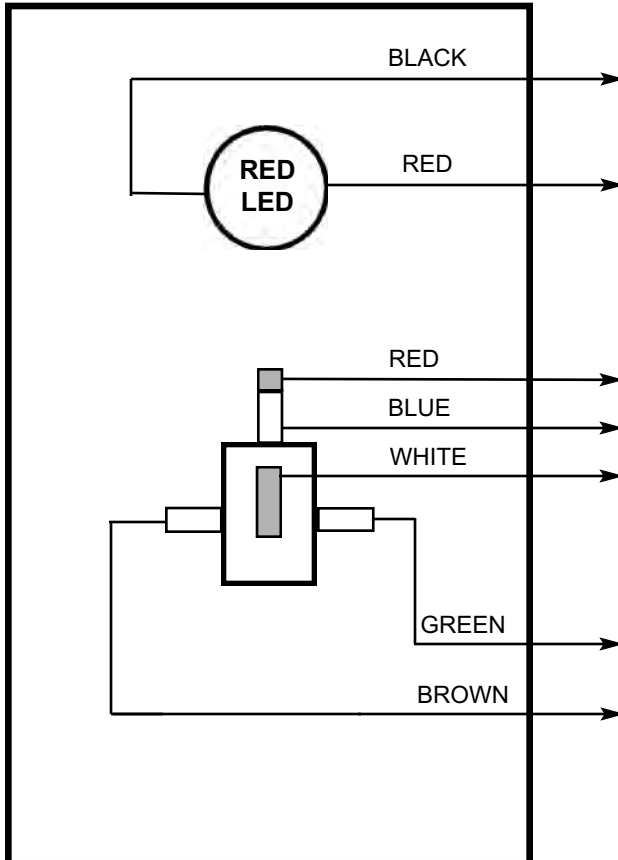

MODELS TS-2, TS-2-2, TS-3, TS-3-2

REQUEST TO EXIT STATIONS

**TS-2
TS-2-2**

**TS-3
TS-3-2**

- TS-2, TS-3 are SPDT
- TS-2-2, TS-3-2 are DPDT
- Large LED Illuminated Green Button Operates on 12 or 24 Volts AC or DC
- Momentary Action Switch
- Contacts rated 10A @ 35VDC
- Switch mounted on a single gang stainless steel electrical plate
- Conforms to UL Standard 294 for Access Control, File Number SA32686 
- TS-3, TS-3-2: 1/2" Red LED Operates on 12 or 24 Volts AC or DC

U.L. FILE SA32686 CONFORMS TO U.L. STANDARD 294 FOR ACCESS CONTROL

REAR VIEW OF PLATE

RED LED 12/24 VOLTS DC
RED LED ONLY ON TS-3, TS-5
LED CURRENT RATING
 9 MA. @ 12 VDC, 19 MA. @ 24 VDC
NEGATIVE (BLACK) LEAD

POSITIVE (RED) LEAD

SWITCH CONTACTS
RATED 2A. @ 12 - 28 VDC
N/C (RED) LEAD LOWER LUG
N/O (BLUE) LEAD UPPER LUG
COM (WHITE) LEAD TOP LUG

INTERNAL LED
LED (GREEN) NEGATIVE LEAD
LED WILL OPERATE ON 12/24 VDC
LED (BROWN) POSITIVE LEAD

U.L. FILE SA32686 CONFORMS TO U.L. STANDARD 294 FOR ACCESS CONTROL

REAR VIEW OF PLATE

RED LED 12/24 VOLTS DC
 RED LED ONLY ON TS-3, TS-5
 LED CURRENT RATING
 9 MA. @ 12 VDC, 19 MA. @ 24
 NEGATIVE (BLACK) LEAD
 POSITIVE (RED) LEAD