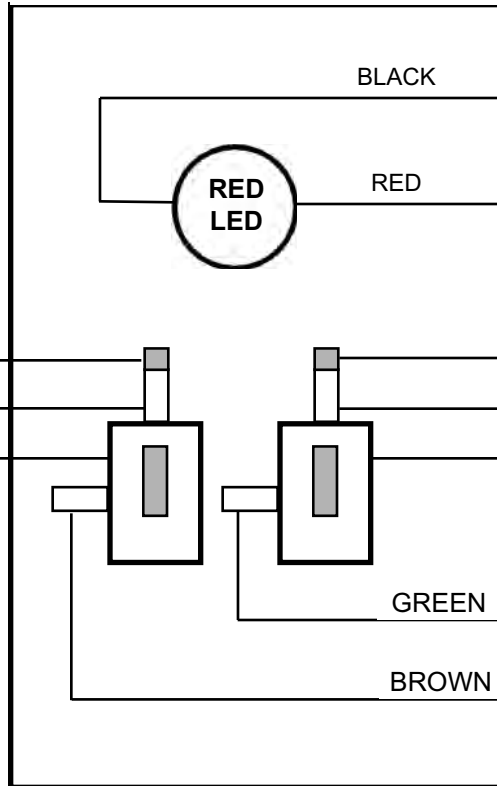

POSITIVE (RED) LEAD

SWITCH CONTACTS
RATED 2A. @ 12 - 28 VDC
N/C (RED) LEAD LOWER LUG
N/O (BLUE) LEAD UPPER LUG
COM (WHITE) LEAD TOP LUG

INTERNAL LED
LED (GREEN) NEGATIVE LEAD
LED WILL OPERATE ON 12/24 VDC
LED (BROWN) POSITIVE LEAD

LED CURRENT DRAW

4 MA. @ 12 VDC

15 MA. @ 24VDC

LED OPERATES ON 12/24 VDC

MOUNT WALLPLATE IN A VERTICAL POSITION
 MODELS TS-2, TS-3, TS-4 & TS-5 SHOULD BE MOUNTED IN A 2.5 INCH DEEP ELECTRICAL BOX

ASSA ABLOY

U.L. FILE SA32686 CONFORMS TO U.L. STANDARD 294 FOR ACCESS CONTROL

REAR VIEW OF PLATE

RED LED 12/24 VOLTS DC
 RED LED ONLY ON TS-3, TS-5
 LED CURRENT RATING
 9 MA. @ 12 VDC, 19 MA. @ 24
 NEGATIVE (BLACK) LEAD
 POSITIVE (RED) LEAD

SWITCH 1 CONTACTS
 RATED 2A. @ 12 - 28 VDC
 N/C (RED) LEAD LOWER LUG
 N/O (BLUE) LEAD UPPER LUG
 COM (WHITE) LEAD TOP LUG

INTERNAL LED
 LED (GREEN) NEG. LEAD
 LED (BROWN) POS. LEAD

SWITCH 2 CONTACTS
 RATED 2A. @ 12 - 28 VDC
 (RED) LEAD LOWER LUG N/C
 (BLUE) LEAD UPPER LUG N/O
 (WHITE) LEAD TOP LUG COM