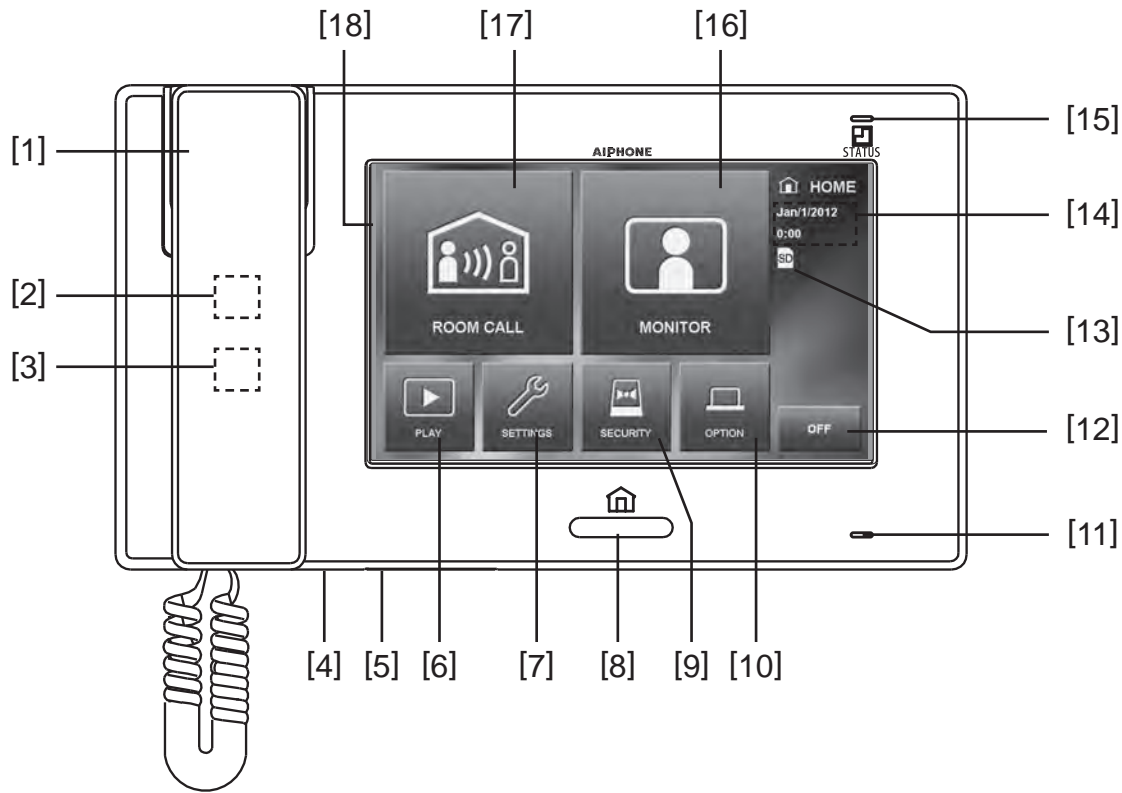

**DESCRIPTION:**

The JP-4MED is a video master station with a 7" color touchscreen LCD. The JP-4MED offers handset (duplex) and hands-free (VOX) communication. This unit will support up to 4 door stations and 8 inside stations. All inside stations are equipped with a door release button for the user to allow visitor entry.

The JP-4MED is also equipped with PTZ and brightness controls, giving the user control of the door station camera angle and camera lighting for better visibility. Picture memory records up to 20 calls to internal memory and 1,000 calls to a removable SD / SDHC card (not included).

The JP-4MED connects to door stations using 18AWG, 2 conductor cable and connects to sub master stations using CAT-5e or CAT-6 cable.

**JP-4MED FEATURES:**

- 7" color touchscreen LCD
- Hands-free (VOX) or handset communication
- Camera position and zoom can be set for call-in
- Video out via supplied connector
- Picture Memory
  - Internal: 20 calls
  - SD / SDHC: 1,000 calls
- Door release button
- Optional service button
- Security inputs for alerting stations
- PTZ and brightness control
- Selectable call tones (8)
- Station partitioning with security code
- All Call to inside stations
- Door monitoring
- Continuous room monitoring

### FEATURE CALL-OUT DEFINITIONS:

- [1] Handset
- [2] Speaker
- [3] Hearing aid T-mode symbol
- [4] Reset button
- [5] SD / SDHC card slot
- [6] Play button (touchscreen)
- [7] Settings button (touchscreen)
- [8] Home button
- [9] Security button (touchscreen)
- [10] Option button (touchscreen)
- [11] Microphone
- [12] Off button (touchscreen)
- [13] SD card installed symbol
- [14] Current date and time
- [15] Status LED
- [16] Monitor button (touchscreen)
- [17] Room call button (touchscreen)
- [18] Color touchscreen LCD