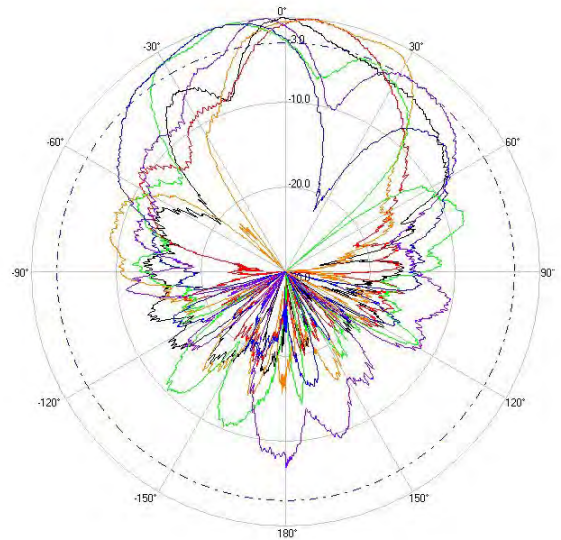

> Part Number: **ATS-OP-245-810-6RPTP-36**

> **2.45 GHZ**

> **5.5 GHZ**

H-Plane

H-Plane

V-Plane

V-Plane

Radiation Pattern Legend

Lead 1: Black Lead 2: Red Lead 3: Orange Lead 4: Green Lead 5: Blue Lead 6: Purple