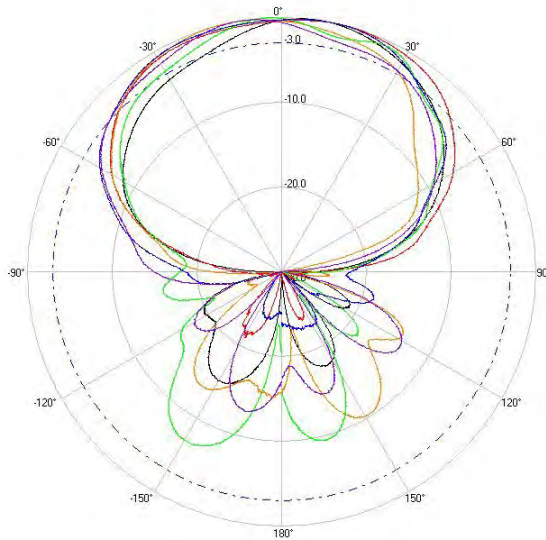

> Part Number: **ATS-OP-245-810-6RPTP-36**

> **2.45 GHZ**

> **5.5 GHZ**

H-Plane

H-Plane

V-Plane

V-Plane

Radiation Pattern Legend

Lead 1: Black Lead 2: Red Lead 3: Orange Lead 4: Green Lead 5: Blue Lead 6: Purple