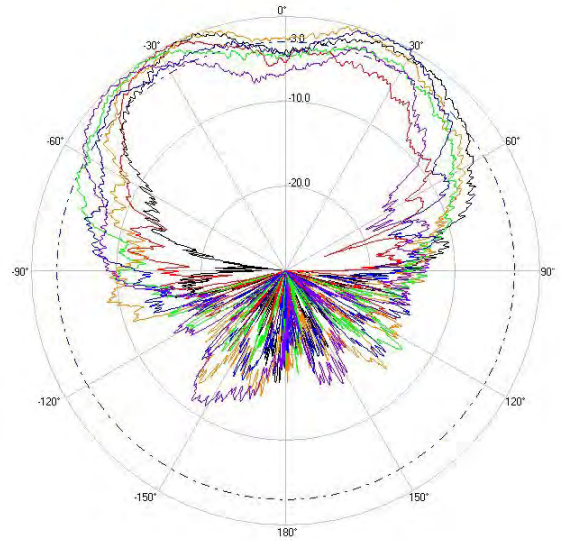

> Part Number: **ATS-OP-245-810-6RPTP-36**

> **2.45 GHZ**

> **5.5 GHZ**

H-Plane

H-Plane

V-Plane

V-Plane

Radiation Pattern Legend

Lead 1: Black Lead 2: Red Lead 3: Orange Lead 4: Green Lead 5: Blue Lead 6: Purple