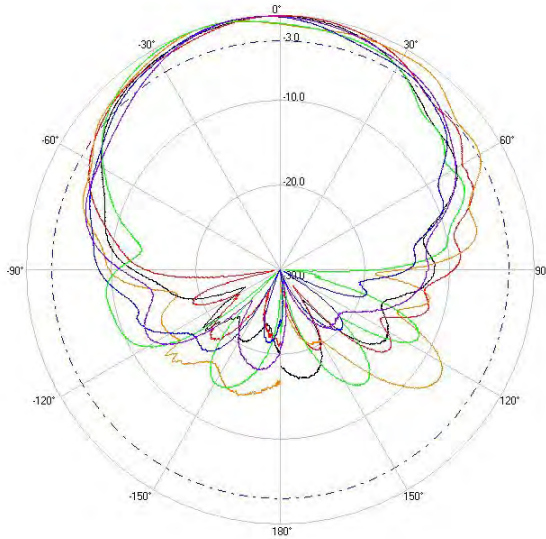

> Part Number: **ATS-OP-245-810-6RPTP-36**

> **2.45 GHZ**

> **5.5 GHZ**

H-Plane

H-Plane

V-Plane

V-Plane

Radiation Pattern Legend

Lead 1: Black Lead 2: Red Lead 3: Orange Lead 4: Green Lead 5: Blue Lead 6: Purple