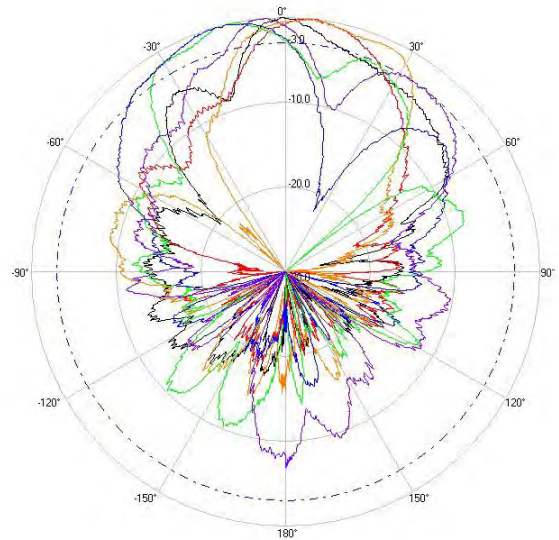

> Part Number: **ATS-OP-245-810-6RPSP-36**

> **2.45 GHZ**

> **5.5 GHZ**

H-Plane

H-Plane

V-Plane

V-Plane

Radiation Pattern Legend

Lead 1: Black Lead 2: Red Lead 3: Orange Lead 4: Green Lead 5: Blue Lead 6: Purple