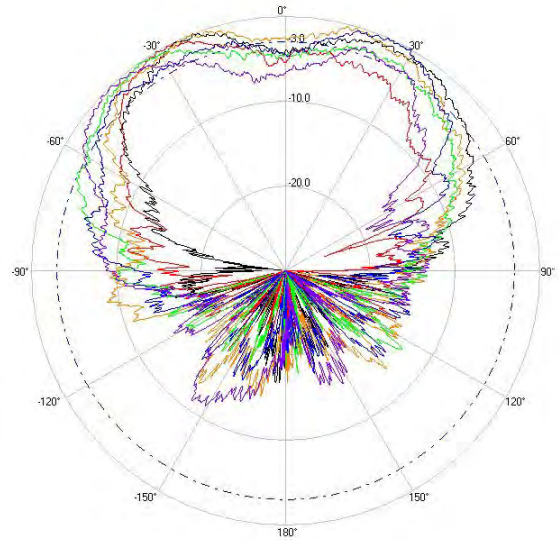

> Part Number: **ATS-OP-245-810-6RPSP-36**

> **2.45 GHZ**

> **5.5 GHZ**

H-Plane

H-Plane

V-Plane

V-Plane

Radiation Pattern Legend

Lead 1: Black Lead 2: Red Lead 3: Orange Lead 4: Green Lead 5: Blue Lead 6: Purple