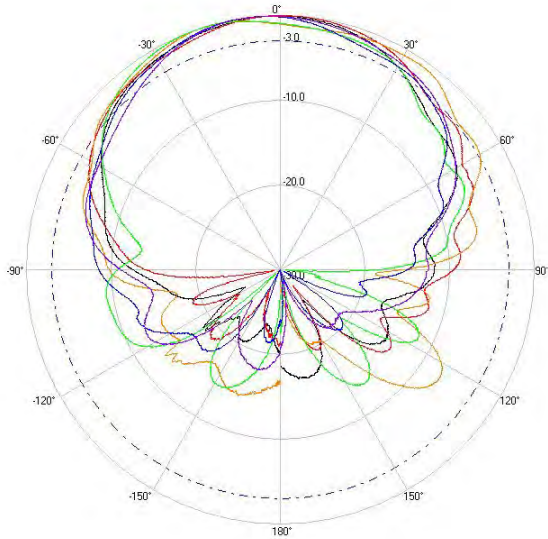

> Part Number: **ATS-OP-245-810-6RPSP-36**

> **2.45 GHZ**

> **5.5 GHZ**

H-Plane

H-Plane

V-Plane

V-Plane

Radiation Pattern Legend

Lead 1: Black Lead 2: Red Lead 3: Orange Lead 4: Green Lead 5: Blue Lead 6: Purple