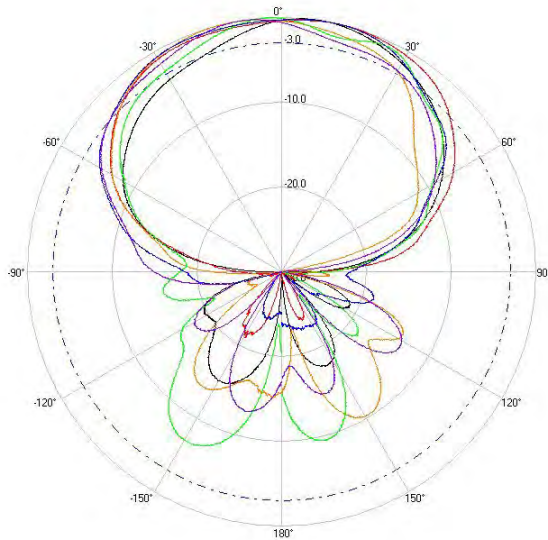

> Part Number: **ATS-OP-245-810-6RPSP-36**

> **2.45 GHZ**

> **5.5 GHZ**

H-Plane

H-Plane

V-Plane

V-Plane

Radiation Pattern Legend

Lead 1: Black Lead 2: Red Lead 3: Orange Lead 4: Green Lead 5: Blue Lead 6: Purple