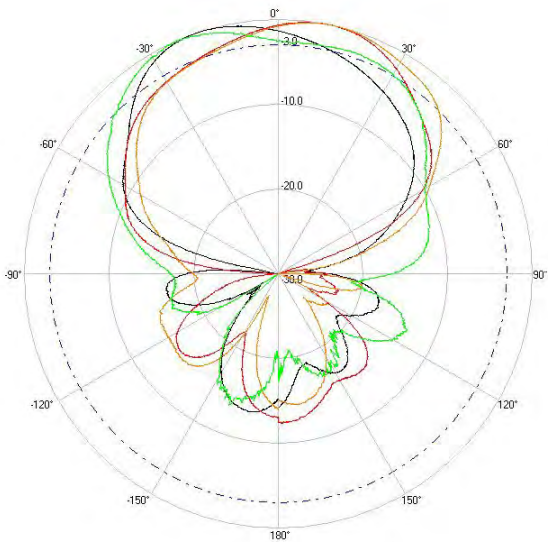

> Part Number: **ATS-OP-245-47-4RPTP-36**

> **2.45 GHZ**

> **5.5 GHZ**

H-Plane

H-Plane

V-Plane

V-Plane

Radiation Pattern Legend

Lead 1: Black Lead 2: Red Lead 3: Orange Lead 4: Green