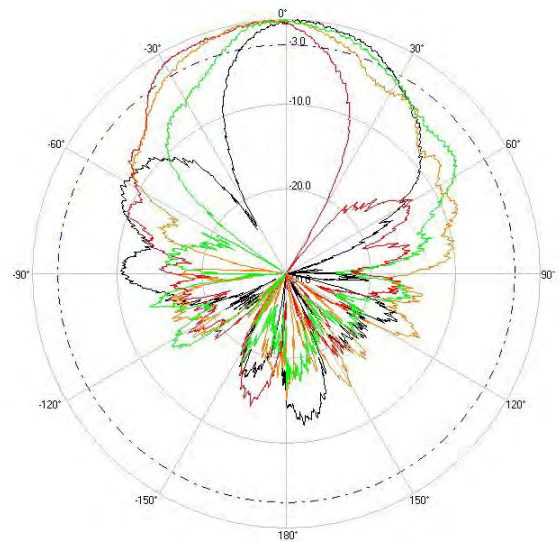

> Part Number: **ATS-OP-245-47-4RPTP-36**

> **2.45 GHZ**

> **5.5 GHZ**

H-Plane

H-Plane

V-Plane

V-Plane

Radiation Pattern Legend

Lead 1: Black Lead 2: Red Lead 3: Orange Lead 4: Green