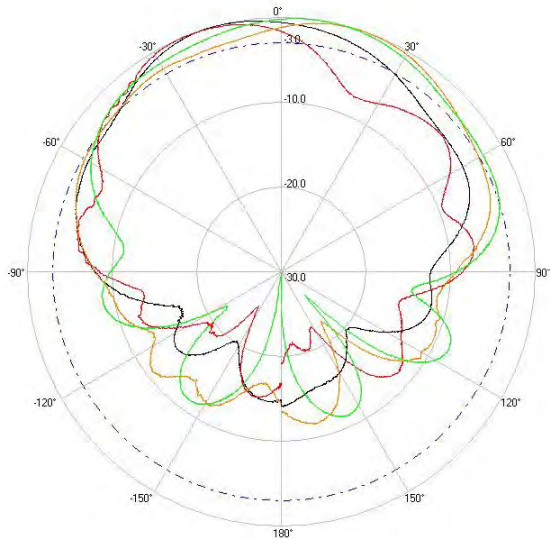

> Part Number: **ATS-OP-245-47-4RPTP-36**

> **2.45 GHZ**

> **5.5 GHZ**

H-Plane

H-Plane

V-Plane

V-Plane

Radiation Pattern Legend

Lead 1: Black Lead 2: Red Lead 3: Orange Lead 4: Green