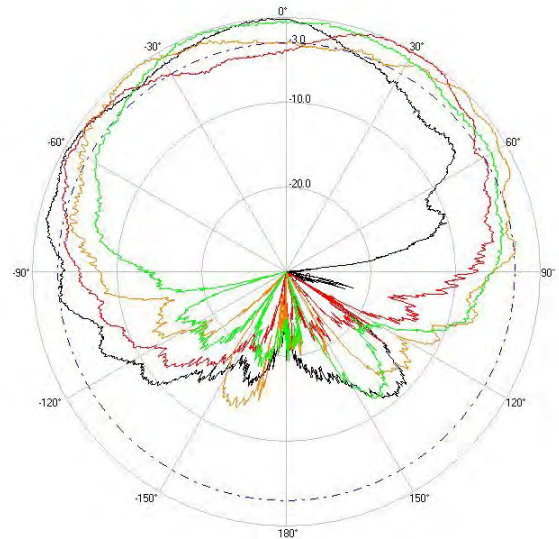

> Part Number: **ATS-OP-245-47-4RPTP-36**

> **2.45 GHZ**

> **5.5 GHZ**

H-Plane

H-Plane

V-Plane

V-Plane

Radiation Pattern Legend

Lead 1: Black Lead 2: Red Lead 3: Orange Lead 4: Green