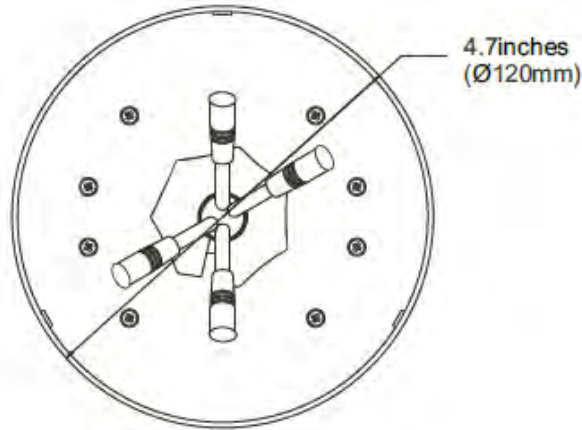

# 2.4/5 GHZ 3/4 DBI 4 ELEMENT INDOOR/ OUTDOOR OMNI ANTENNA WITH RPTNC

TITLE: 2.4/5 GHz 3/4 dBi 4 Element Indoor/Outdoor Omni Antenna with RPTNC	
PART NUMBER: ATS-OO-245-34-4RPTP-36	AccelTex Solutions
V1.0	1.888.406.8906
	sales@acceltex.com