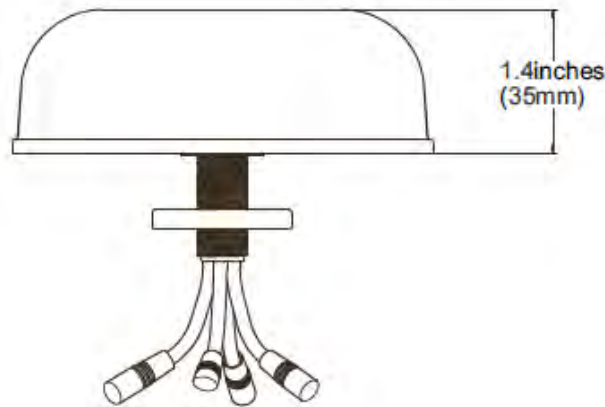

# 2.4/5 GHZ 3/4 DBI 4 ELEMENT INDOOR/ OUTDOOR OMNI ANTENNA WITH RPTNC

TITLE: 2.4/5 GHz 3/4 dBi 4 Element Indoor/Outdoor Omni Antenna with RPTNC	
PART NUMBER: ATS-OO-245-34-4RPTP-36	AccelTex Solutions
V1.0	1.888.406.8906
	sales@acceltex.com