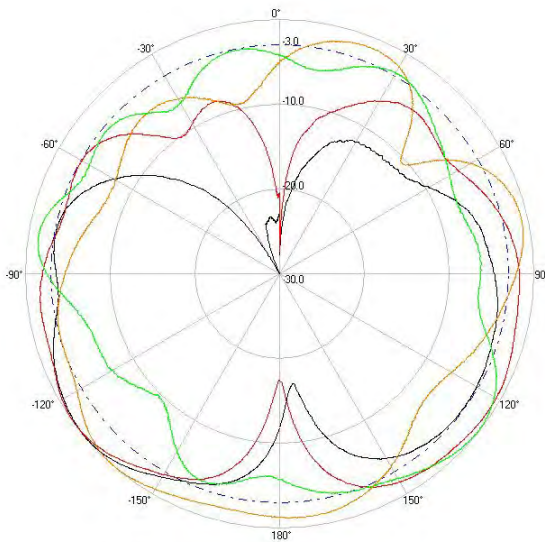

> Part Number: **ATS-OO-245-34-4RPTP-36**

> **2.45 GHZ**

> **5.5 GHZ**

H-Plane

H-Plane

V-Plane

V-Plane

### Radiation Pattern Legend

Lead 1: Black   Lead 2: Red   Lead 3: Orange   Lead 4: Green