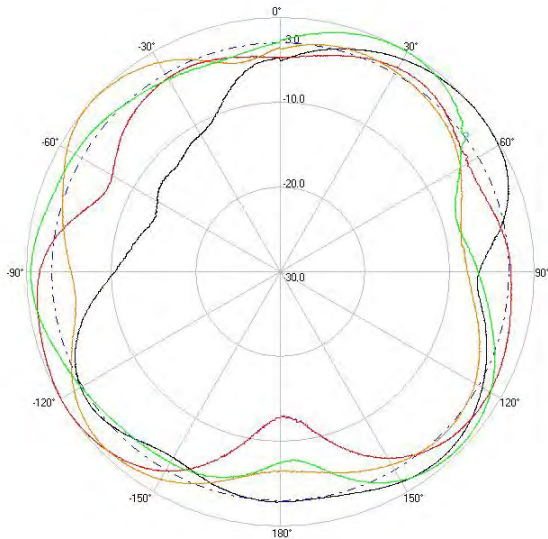

> Part Number: **ATS-OO-245-34-4RPTP-36**

> **2.45 GHZ**

> **5.5 GHZ**

H-Plane

H-Plane

V-Plane

V-Plane

### Radiation Pattern Legend

Lead 1: Black   Lead 2: Red   Lead 3: Orange   Lead 4: Green