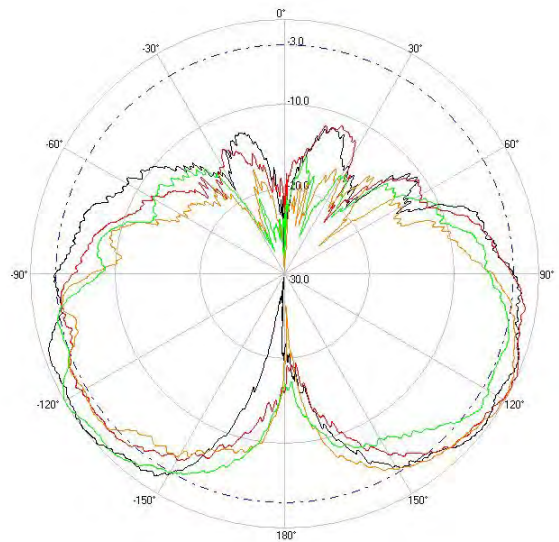

> Part Number: **ATS-OO-245-34-4RPTP-36**

> **2.45 GHZ**

> **5.5 GHZ**

H-Plane

H-Plane

V-Plane

V-Plane

### Radiation Pattern Legend

Lead 1: Black   Lead 2: Red   Lead 3: Orange   Lead 4: Green