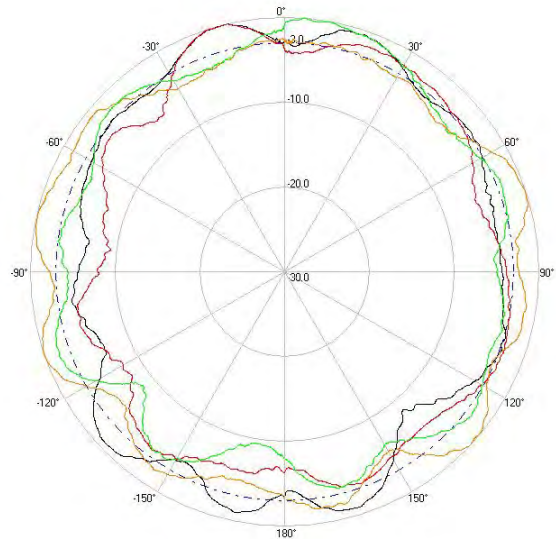

> Part Number: **ATS-OO-245-34-4RPTP-36**

> **2.45 GHZ**

> **5.5 GHZ**

H-Plane

H-Plane

V-Plane

V-Plane

### Radiation Pattern Legend

Lead 1: Black   Lead 2: Red   Lead 3: Orange   Lead 4: Green