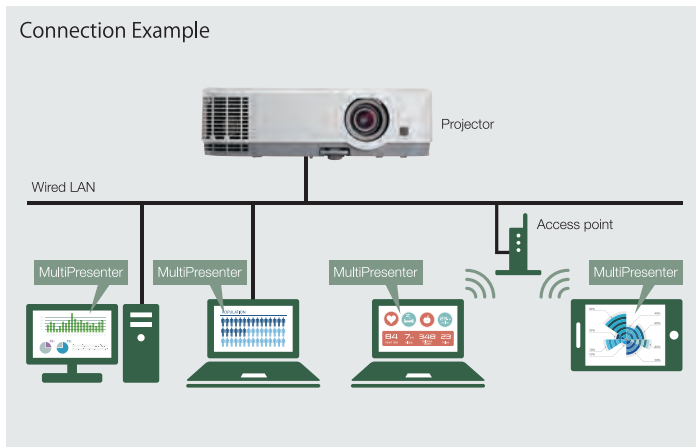

Advanced Functions

MultiPresenter

MultiPresenter is application software that lets you display your device's screen (PC, tablet, smart phone, etc.) on the receiver projectors via wired or wireless LAN. MultiPresenter is free and available on Windows, Mac, iOS, and Android. MultiPresenter can send images from your various devices, which enables you to display real-time images with the internal camera or web pages on the smart devices in combination with a file sharing application.

Desktop Version (Win/Mac)

Computer audio and video data (audio can be transmitted only when using Windows) can be transmitted via a wireless or wired LAN.

- Easy Connection
Input a 4-digit number (PIN code) for a network connection via wireless LAN.
- Multiple devices (maximum of 16 screens) can display at the same time and simultaneously display onto multiple receiving projectors.
- Projector control

Mobile Version (Android/iOS)

You can transmit files, photos, camera images, files of web pages, and other information stored on Android or iOS devices via a wireless LAN.

- Easy Connection
Input a 4-digit number (PIN code) for a network connection via wireless LAN.
- Multiple devices (maximum of 16 screens) can display at the same time and simultaneously display onto multiple receiving projectors.
- Projector control

Advanced Networking Capabilities

- Integrated RJ45 connection for quick connection to the LAN (10/100 base-T capability)
- Control and receive important broadcast messages via Crestron Roomview™
- MultiPresenter enables up to 16 wireless devices to be connected to the projector simultaneously with access controlled by the moderator.
- Remote diagnostics enable the user to monitor and make adjustments to the projector remotely
- Simple Access Point Sending photos and documents have never been easier from a computer or iPad.