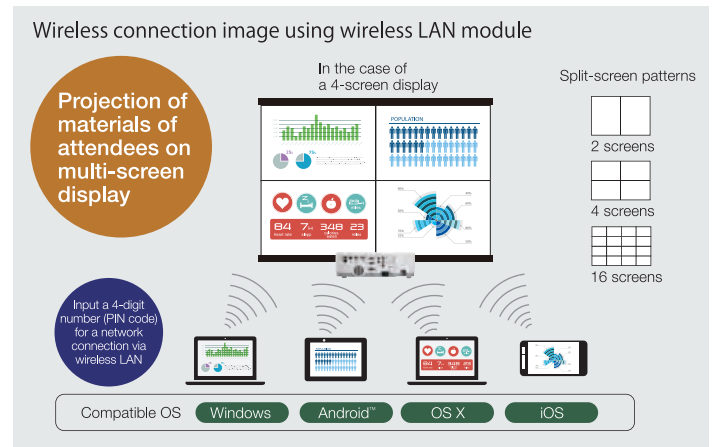

Advanced Functions

MultiPresenter

MultiPresenter is application software that lets you display your device's screen (PC, tablet, smart phone, etc.) on the receiver projectors via wired or wireless LAN. MultiPresenter is free and available on Windows, Mac, iOS, and Android. MultiPresenter can send images from your various devices, which enables you to display real-time images with the internal camera or web pages on the smart devices in combination with a file sharing application.

Desktop Version (Win/Mac)

Computer audio and video data (audio can be transmitted only when using Windows) can be transmitted via a wireless or wired LAN.

- Easy Connection
Input a 4-digit number (PIN code) for a network connection via wireless LAN.
- Multiple devices (maximum of 16 screens) can display at the same time and simultaneously display onto multiple receiving projectors.
- Projector control

Mobile Version (Android/iOS)

You can transmit files, photos, camera images, files of web pages, and other information stored on Android or iOS devices via a wireless LAN.

- Easy Connection
Input a 4-digit number (PIN code) for a network connection via wireless LAN.
- Multiple devices (maximum of 16 screens) can display at the same time and simultaneously display onto multiple receiving projectors.
- Projector control

Advanced Networking Capabilities

- Integrated RJ45 connection for quick connection to the LAN (10/100 base-T capability)
- Control and receive important broadcast messages via Crestron Roomview™
- MultiPresenter enables up to 16 wireless devices to be connected to the projector simultaneously with access controlled by the moderator.
- Remote diagnostics enable the user to monitor and make adjustments to the projector remotely
- Simple Access Point Sending photos and documents have never been easier from a computer or iPad.