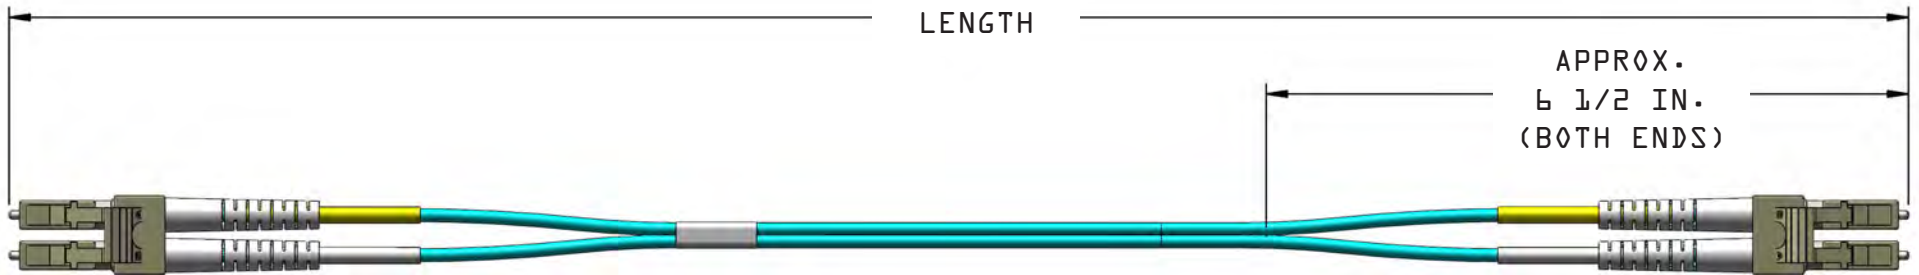

COMPULINK PERFORMANCE PLUS FIBER ASSEMBLY
 2 FIBER 2MM ZIPCORD
 DUPLEX LC TO DUPLEX LC, OM3 OR OM4, RISER OR PLENUM

SPECIFICATIONS

	Multimode 850nm		Low Loss Multimode 850nm			
	Insertion Loss	Return Loss	Insertion Loss	Return Loss	Return Loss	
Connector	Typical	Maximum	Minimum	Typical	Maximum	Minimum
LC	0.10 dB	0.50 dB	20 dB	0.10 dB	0.15 dB	20 dB

TOLERANCE

Cable Overall Length	*Overall Length Tolerance
0 - 5.99 inches	+ 0.125 inches / - 0.125 inches
6 - 11.99 inches	+ 0.25 inches / - 0.25 inches
1 - 2.99 feet	+ 2.0 inches / - 1 inches
3 - 14.99 feet	+ 6 inches / - 3 inches
15 - 24.99 feet	+ 12 inches / - 3 inches
25 - 99.99 feet	+ 1 feet / - 9 inches
100 - 199.99 feet	+ 1 feet / - 2 feet
200 - 299.99 feet	+ 2 feet / - 3 feet
300 - UP feet	+ 3 feet / - 5 feet

*Order length to be Overall Length measured from end face of Connectors.

2 fiber zipcord standard is 2mm, offered in ONFR - Riser Rated or ONFP - Plenum Rated.