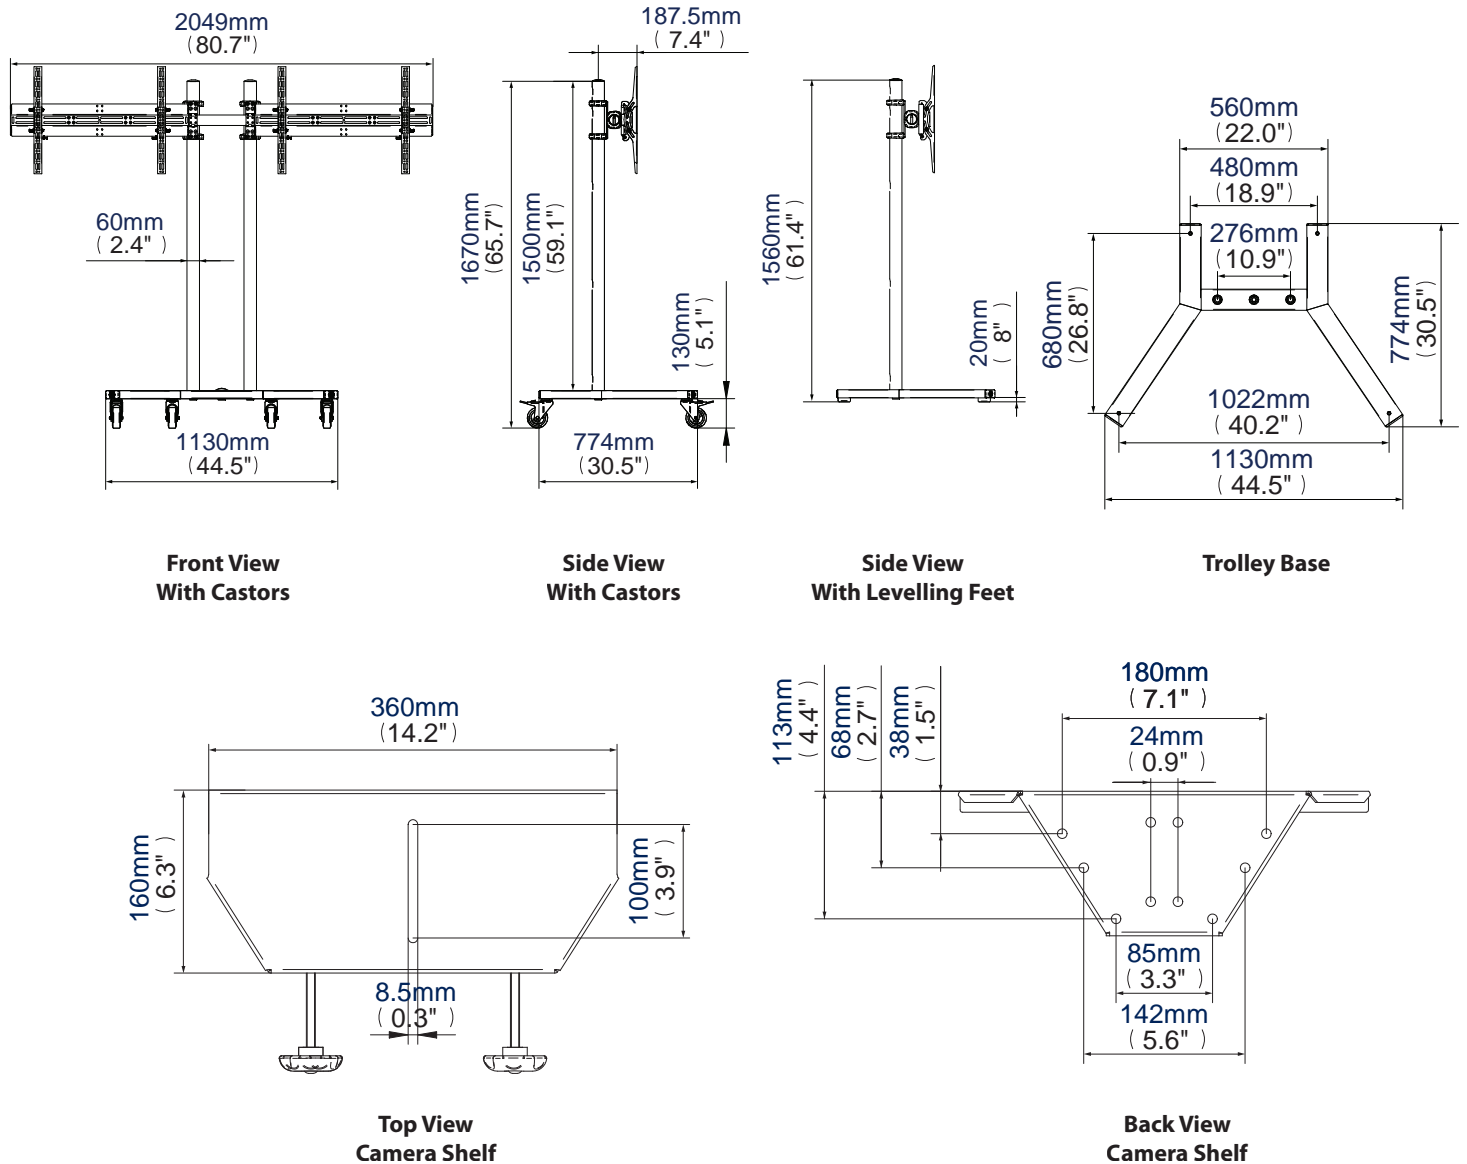

Heavy duty stylish flat screen trolley suitable for holding two screens up to 42" (107cm) / 35kg (77lbs) per screen

- Fits screens with mounting patterns up to: **H:** 825mm (32.5") x **V:** 500mm (19.5") including screens using VESA® fixings up to 800 x 500mm
- Universal Camera Shelf included
- Includes universal flat screen Interface Kit
- Non-marking 4" locking/braked castors included
- Also supplied with optional screw in levelling feet
- 1.5m Ø60mm poles supplied with 5 cable management holes
- Available in 2 colour options:
Black Base with Black Poles,
Black Base with Chrome Poles

Per Screen

Integrated cable management to hide unsightly cables

Tempered Glass Shelf and Bracket (BT7163) also available

Braked castors supplied

Levelling feet supplied

Mobile Twin Screen Video Conferencing Trolley with Camera Shelf

For more information please visit www.btechavmounts.com/BT8511

BT8511

Colour:	Order Ref:	EAN Code:
Black Base & Back Poles	BT8511/BB	5019318089244
Black Base & Chrome Poles	BT8511/BC	5019318089251

**This information is intended as a guide only and reflects the current specification at the time of print.
B-Tech accepts no liability for the accuracy of the information contained in this document.**