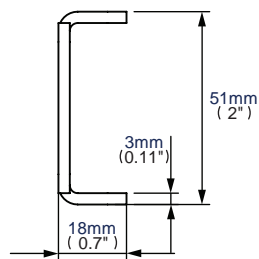

Accessory Adaptor for Twin Pole Floor Stands / Trolleys

For more information please visit www.btechavmounts.com/BT7862

BT7862

Colour:	Order Ref:	EAN Code:
Black	BT7862/B	5019318759109

**This information is intended as a guide only and reflects the current specification at the time of print.
B-Tech accepts no liability for the accuracy of the information contained in this document.**