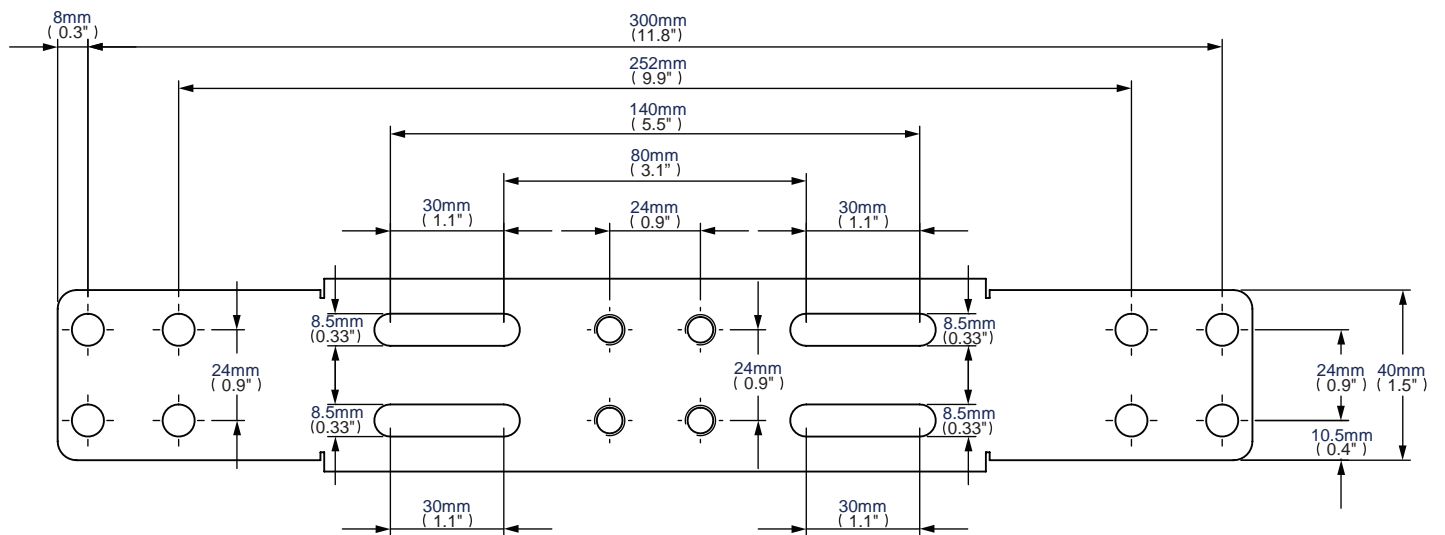

Ideal for mounting a VC Camera under a screen when used with the BT7863 Camera Shelf (sold separately)

Compatible with a variety of B-Tech products such as the BT7860 Apple TV Mount (sold separately)

Accessory Adaptor for Twin Pole Floor Stands / Trolleys

For more information please visit www.btechavmounts.com/BT7862

BT7862

Colour:	Order Ref:	EAN Code:
Black	BT7862/B	5019318759109

**This information is intended as a guide only and reflects the current specification at the time of print.
B-Tech accepts no liability for the accuracy of the information contained in this document.**