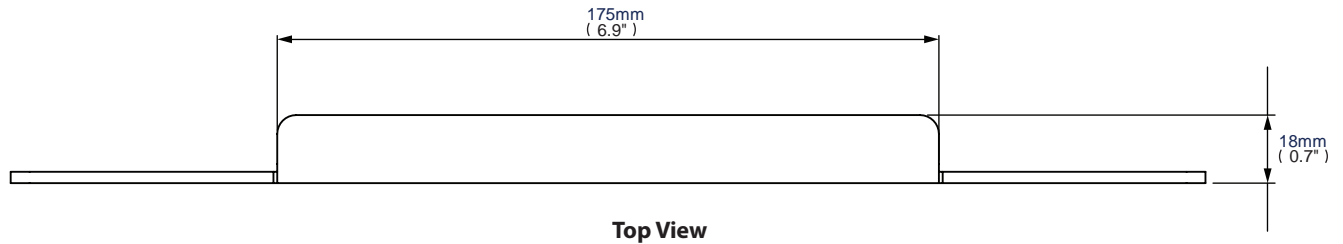

Accessory Adaptor for Twin Pole Floor Stands / Trolleys

For more information please visit www.btechavmounts.com/BT7862

BT7862

Colour:	Order Ref:	EAN Code:
Black	BT7862/B	5019318759109

**This information is intended as a guide only and reflects the current specification at the time of print.
B-Tech accepts no liability for the accuracy of the information contained in this document.**