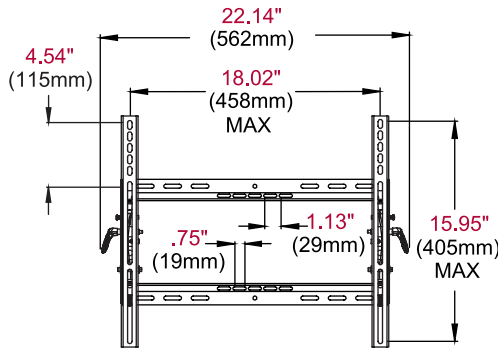

Additional Features

- ✓ Universal mount fits displays with mounting patterns up to 458 x 405mm (18.02" W x 15.95" H)
- ✓ Adjustable 15° forward tilt and 5° backward tilt for finding the optimal viewing angle
- ✓ Easy-Grip™ ratcheting handle locks tilt angle into place
- ✓ Included IncreLok™ feature offers fixed tilt lock in 5° increments when used
- ✓ Up to 0.25" (6mm) of vertical adjustment on each universal display adaptor bracket for post-installation leveling and height adjustment fine-tuning
- ✓ Horizontal display adjustment up to 6.00" (152mm) for centering display on wall
- ✓ Landscape to portrait mounting options increases installation versatility. Please check display dimensions against the wall plate when used in portrait mode*
- ✓ Mounts to wood studs, concrete, cinder block or metal studs (metal stud accessory required)
- ✓ Includes all necessary wall and display attachment hardware
- ✓ Integrated security options available
- ✓ Design is UL listed and tested to four times stated load capacity

Product Specifications

	DIMENSIONS (W x H x D)	PRODUCT WEIGHT	LOAD CAPACITY	FINISH	AVAILABLE COLORS
ST640(P)	22.14" x 16.89" x 2.62"-5.40" (562 x 429 x 67-137mm)	6.07lb (2.75kg)	150lb (68kg)	Scratch resistant fused epoxy	Semi-gloss black

Package Specifications

	PACKAGE SIZE (W x H x D)	PACKAGE SHIP WEIGHT	PACKAGE UPC CODE	PACKAGE CONTENTS	UNITS IN PACKAGE
ST640(P)	21.69" x 2.95" x 10.71" (551 x 75 x 272mm)	7.82lb (3.55kg)	ST640: 735029235699 ST640P: 735029235712	Wall mount, wall and display installation hardware, installation instructions	1

Accessories

ACC415: Metal Stud Fastener Kit

All dimensions = **inch** (mm)

WALL PLATE

VERTICAL ADAPTOR

FRONT VIEW

**SIDE VIEW
+15/-5° TILT**

Architect Specifications