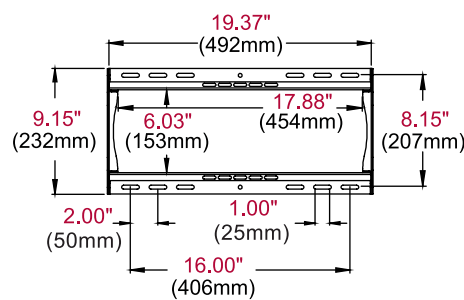

ST640P	SmartMount® Universal Tilt Wall Mount for 32" to 50" Displays - standard models
ST640	SmartMount® Universal Tilt Wall Mount for 32" to 50" Displays - security models

Product Specifications

	DIMENSIONS (W x H x D)	PRODUCT WEIGHT	LOAD CAPACITY	FINISH	AVAILABLE COLORS
ST640(P)	22.14" x 16.89" x 2.62"-5.40" (562 x 429 x 67-137mm)	6.07lb (2.75kg)	150lb (68kg)	Scratch resistant fused epoxy	Semi-gloss black

Package Specifications

	PACKAGE SIZE (W x H x D)	PACKAGE SHIP WEIGHT	PACKAGE UPC CODE	PACKAGE CONTENTS	UNITS IN PACKAGE
ST640(P)	21.69" x 2.95" x 10.71" (551 x 75 x 272mm)	7.82lb (3.55kg)	ST640: 735029235699 ST640P: 735029235712	Wall mount, wall and display installation hardware, installation instructions	1

Accessories

ACC415: Metal Stud Fastener Kit

All dimensions = **inch** (mm)

WALL PLATE