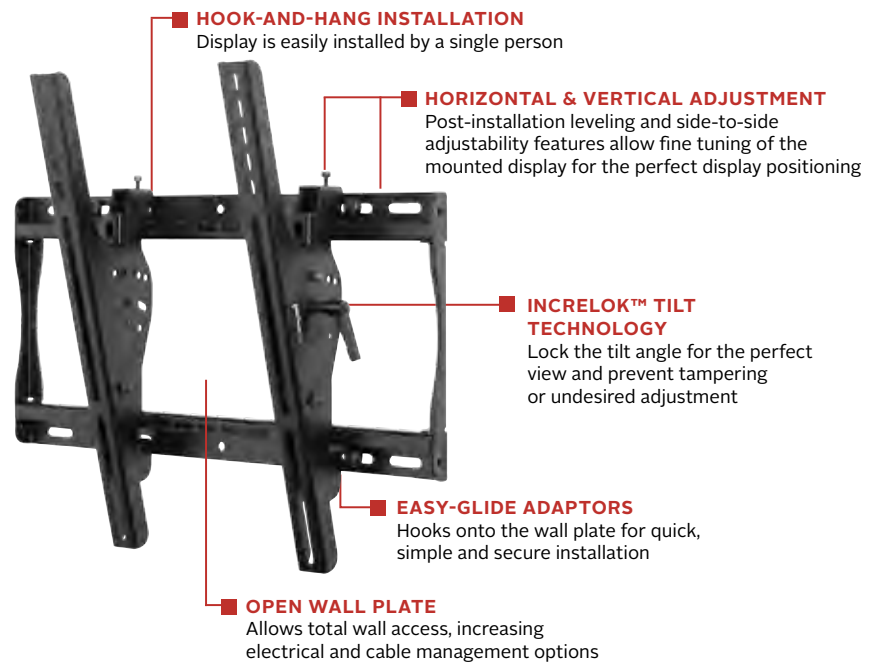

ST640(P)

Display size
32"- 50"

Max load
150lb (68kg)

SMARTMOUNT

Universal Tilt Wall Mount

FOR 32" TO 50" DISPLAYS

The SmartMount® Universal Tilt Wall Mount series offers the most versatile installation features and mounting options. Horizontal and vertical adjustment abilities allow for post installation leveling and side-to-side positioning, making it easier than ever to find the perfect TV position. Lock the tilt angle at installation to prevent tampering or moving with the IncreLok™ tilt technology. Security screws provided in the ST640 models deter tampering and theft. The open wall plate design offers total wall access, increasing the electrical and cable management options. The display can now simply be installed by a single person with the Hook-and-Hang™ system. The Easy-Glide™ adaptors hook onto the wall plate for an overall quick, simple, and secure installation.

Additional Features