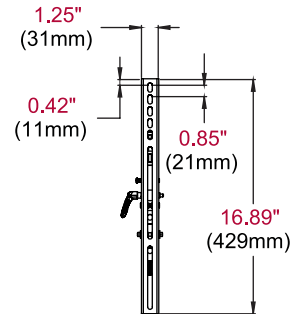

Additional Features

- ✓ Universal mount fits displays with mounting patterns up to 458 x 405mm (18.02" W x 15.95" H)
- ✓ Adjustable 15° forward tilt and 5° backward tilt for finding the optimal viewing angle
- ✓ Easy-Grip™ ratcheting handle locks tilt angle into place
- ✓ Included IncreLok™ feature offers fixed tilt lock in 5° increments when used
- ✓ Up to 0.25" (6mm) of vertical adjustment on each universal display adaptor bracket for post-installation leveling and height adjustment fine-tuning
- ✓ Horizontal display adjustment up to 6.00" (152mm) for centering display on wall
- ✓ Landscape to portrait mounting options increases installation versatility. Please check display dimensions against the wall plate when used in portrait mode*
- ✓ Mounts to wood studs, concrete, cinder block or metal studs (metal stud accessory required)
- ✓ Includes all necessary wall and display attachment hardware
- ✓ Integrated security options available
- ✓ Design is UL listed and tested to four times stated load capacity

Product Specifications

	DIMENSIONS (W x H x D)	PRODUCT WEIGHT	LOAD CAPACITY	FINISH	AVAILABLE COLORS
ST640(P)	22.14" x 16.89" x 2.62"-5.40" (562 x 429 x 67-137mm)	6.07lb (2.75kg)	150lb (68kg)	Scratch resistant fused epoxy	Semi-gloss black

Package Specifications

	PACKAGE SIZE (W x H x D)	PACKAGE SHIP WEIGHT	PACKAGE UPC CODE	PACKAGE CONTENTS	UNITS IN PACKAGE
ST640(P)	21.69" x 2.95" x 10.71" (551 x 75 x 272mm)	7.82lb (3.55kg)	ST640: 735029235699 ST640P: 735029235712	Wall mount, wall and display installation hardware, installation instructions	1

Accessories

ACC415: Metal Stud Fastener Kit

All dimensions = **inch** (mm)

WALL PLATE

VERTICAL ADAPTOR

FRONT VIEW

**SIDE VIEW
+15/-5° TILT**

Architect Specifications