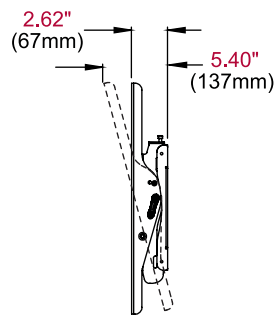

Additional Features

- ✓ Universal mount fits displays with mounting patterns up to 458 x 405mm (18.02" W x 15.95" H)
- ✓ Adjustable 15° forward tilt and 5° backward tilt for finding the optimal viewing angle
- ✓ Easy-Grip™ ratcheting handle locks tilt angle into place
- ✓ Included IncreLok™ feature offers fixed tilt lock in 5° increments when used
- ✓ Up to 0.25" (6mm) of vertical adjustment on each universal display adaptor bracket for post-installation leveling and height adjustment fine-tuning
- ✓ Horizontal display adjustment up to 6.00" (152mm) for centering display on wall
- ✓ Landscape to portrait mounting options increases installation versatility. Please check display dimensions against the wall plate when used in portrait mode*
- ✓ Mounts to wood studs, concrete, cinder block or metal studs (metal stud accessory required)
- ✓ Includes all necessary wall and display attachment hardware
- ✓ Integrated security options available
- ✓ Design is UL listed and tested to four times stated load capacity

Product Specifications

	DIMENSIONS (W x H x D)	PRODUCT WEIGHT	LOAD CAPACITY	FINISH	AVAILABLE COLORS
ST640(P)	22.14" x 16.89" x 2.62"-5.40" (562 x 429 x 67-137mm)	6.07lb (2.75kg)	150lb (68kg)	Scratch resistant fused epoxy	Semi-gloss black

Package Specifications

	PACKAGE SIZE (W x H x D)	PACKAGE SHIP WEIGHT	PACKAGE UPC CODE	PACKAGE CONTENTS	UNITS IN PACKAGE
ST640(P)	21.69" x 2.95" x 10.71" (551 x 75 x 272mm)	7.82lb (3.55kg)	ST640: 735029235699 ST640P: 735029235712	Wall mount, wall and display installation hardware, installation instructions	1

Accessories

ACC415: Metal Stud Fastener Kit

All dimensions = **inch** (mm)

WALL PLATE

VERTICAL ADAPTOR

FRONT VIEW

**SIDE VIEW
+15/-5° TILT**

Architect Specifications