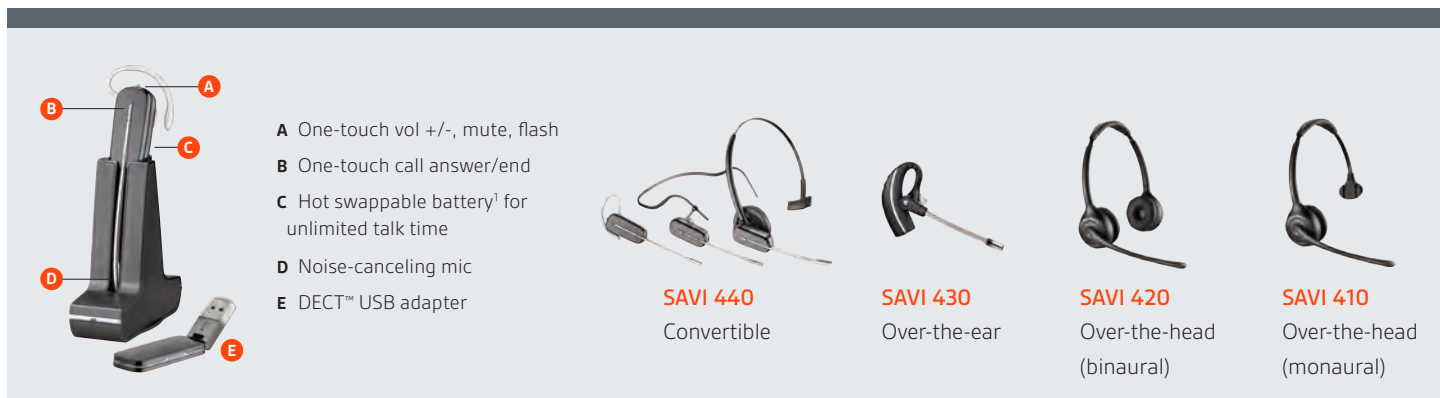

## SAVI 400 SERIES

Wireless freedom that won't weigh you down

The Savi 400 Series offers the highest level of wearing style choice and best-in-class PC audio in a convenient, portable package. Whether you are in the office or remote, enjoy excellent audio quality, the ability to roam up to 300 feet from your PC, and a high-quality carrying case for increased portability.

# SAVI 400 SERIES

- A** One-touch vol +/-, mute, flash
- B** One-touch call answer/end
- C** Hot swappable battery<sup>1</sup> for unlimited talk time
- D** Noise-canceling mic
- E** DECT™ USB adapter

**SAVI 440**  
Convertible

## SUPERIOR CALL MANAGEMENT

- Manage PC voice communications with the only portable DECT™ wireless system on the market
- Hot swappable battery<sup>1</sup> (W440) lets you change battery mid-conversation delivering unlimited talk time
- One-touch call answer/end/flash, vol+/-, and mute from the headset for simple PC call management
- An energy-efficient adaptive power system, delivers longer talk and standby times

<sup>1</sup> Unlimited talk time with deluxe charging cradle kit, comes standard with the Savi 445. Available as an accessory with Savi 440.

<sup>2</sup> Download the latest release of Plantronics Hub to get one-touch call answer/end with these softphones.