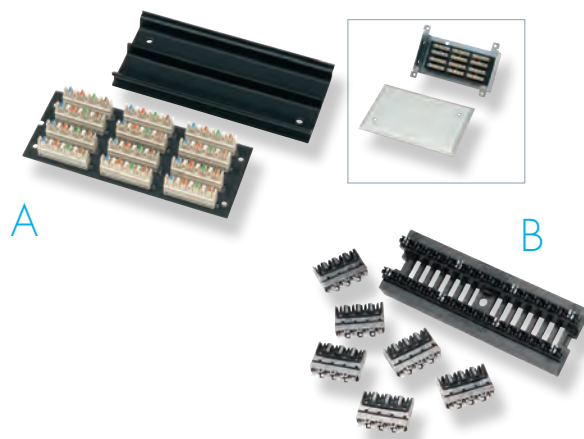

Communications Transition Boxes and Covers

Features

- Holds transition block used to transition from round cable to undercarpet communications cable
- Communications transition block must be ordered separately
- Transition boxes and covers must be ordered separately
- Power transition boxes may be used in place of communications transition boxes if desired; see part numbers 1375045 and 1375034 (Note: covers are not interchangeable)

Ordering Information

Description	Figure	Part Numbers
Flush Wall Frame	A	553739-2
Flush Wall Frame Cover	B	553095-1

Communications Transition Blocks

Features

- Capitalize Transition
- Transition blocks meet or exceed all TIA/ISO requirements for Enhanced Category 5 (Cat5e)/Class D or Category 5/Class E channel performance
- Transitions up to six (6) 4-pair cables.
- Transition blocks may be terminated using standard 110-style punch-down tools (AMP NETCONNECT part number 1375308-1)

Ordering Information

Description	TIA/EIA Category	Figure	Part Numbers
Universal Communications Transition Wiring Block	5e and 6	A	2111682-1

Conference Room Kits

Features

- Provides services for power and communications (4 ports of communications and 2 duplex power receptacles)
- Kits do not include carpet tiles
- Reduces cost of installation, no core drilling required
- Yields a more aesthetically pleasing and cleaner installation than power poles
- More flexible than any other method of service distribution
- No tripping over extension cords, unsightly “speed bumps” or duct taped cables
- Provides one circuit of power to two duplex receptacles in a compact, durable floor mounted outlet
- Provides four ports of any combination of voice or data on Category 5e or Category 6 cable to RJ45 modular jacks in a compact, durable floor mounted outlet
- Transition boxes can be easily retrofitted in place of existing power and communications wall outlets