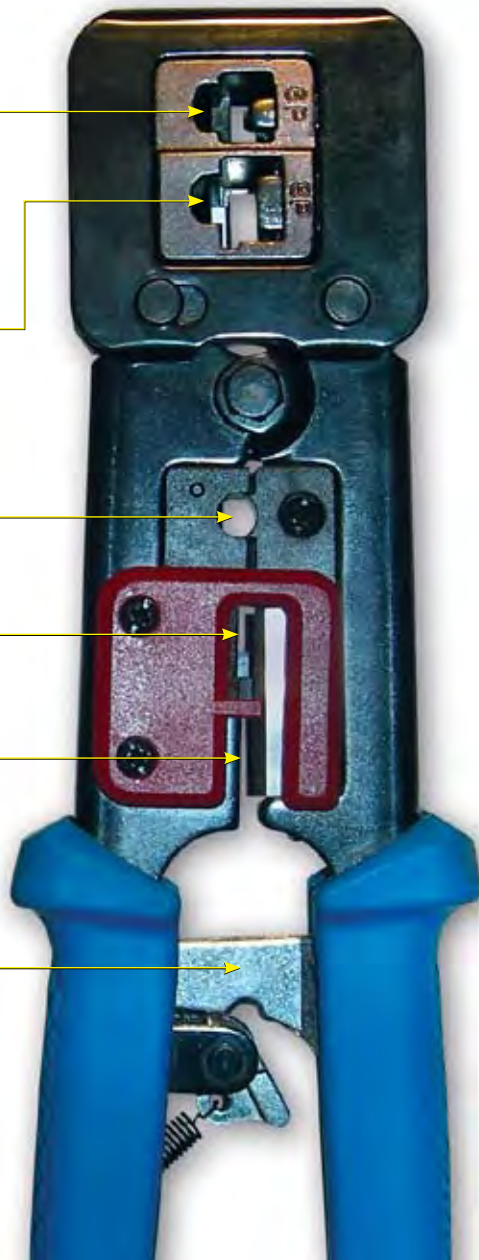

## EZ-RJPRO™ HD Crimp Tool

Designed for the professional installer with a ratcheted, high leverage, ultra stable platform for consistent, repeatable terminations. Crimp cables with larger jacket and conductor OD's and be assured that every termination will meet FCC specifications.

## EZ-RJPRO HD Crimp Tool Features

RJ11/12 Crimp Cavity

RJ45 Crimp Cavity

Round Cable Stripper

Flat Cable Stripper

Cable Cutter

Ratchet Mechanism with Quick Release

## Connectors You May Need