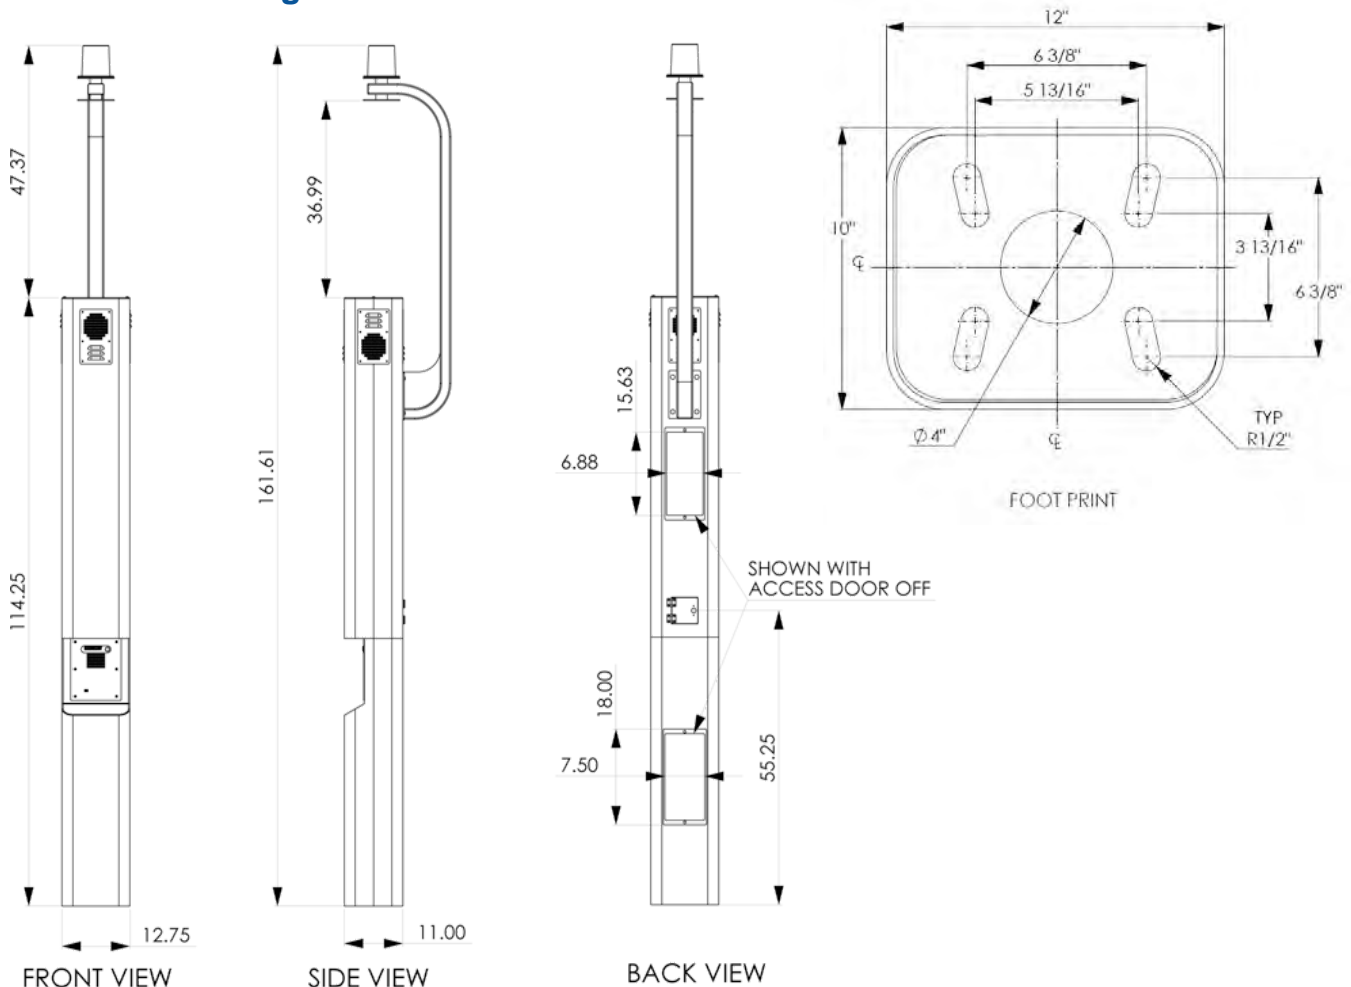

Specifications

Dimensions (W x D x H):	12.8 x 11.0 x 162.0 in. (324 x 280 x 4115 mm) with 2 in. radius corners (height includes arm and strobe)
Weight:	475 lbs. (215 kg)
Construction:	0.25 in. steel
Coating:	High-gloss, multi-layer, corrosion-inhibitive system with resistance to UV-fade and graffiti protection
Colors:	Safety Blue is standard. Available in custom colors.
Signage:	3.25 in. high reflective white “EMERGENCY” lettering with wide-angle visibility is standard. Available in custom colors, lettering and graphics.
Audio Broadcast:	Four 40 watt speakers, 123 dBA @ 1 meter
Lighting: LED Blue Light:	209 lumens peak, 78 flashes per minute, 70% of initial lumens after 50,000 hours of operation
LED Panel Light:	Ultra bright LEDs, 50,000 hour lifetime
Power:	Maximum total 130 watts, 110-240VAC/12VDC
Mounting:	Mounts into concrete foundation using included hardware (shipped in advance)
Warranty:	5-year warranty on tower (2-year warranty on electronics)

WEBS-MT/R OP4 – Radius Emergency Phone Tower with Camera Arm and WEBS®

Options

WEBS-MT/R-OP4 Configuration	Emergency Phone Options	Tower Options
Analog Connectivity	ETP-400 Series Phone	WEBS-MT/R-OP4-OP2 includes a housing for mounting your own fixed CCTV camera inside the tower at average face height.
IP Connectivity	VOIP-500 Series Phone	WEBS-MT/R-OP4-OP3 includes a Honeywell fixed day/night CCTV camera inside the tower at average face height.

Dimensional Diagram

All dimensions are in inches and are provided for reference only.

Rev. 11/16/16