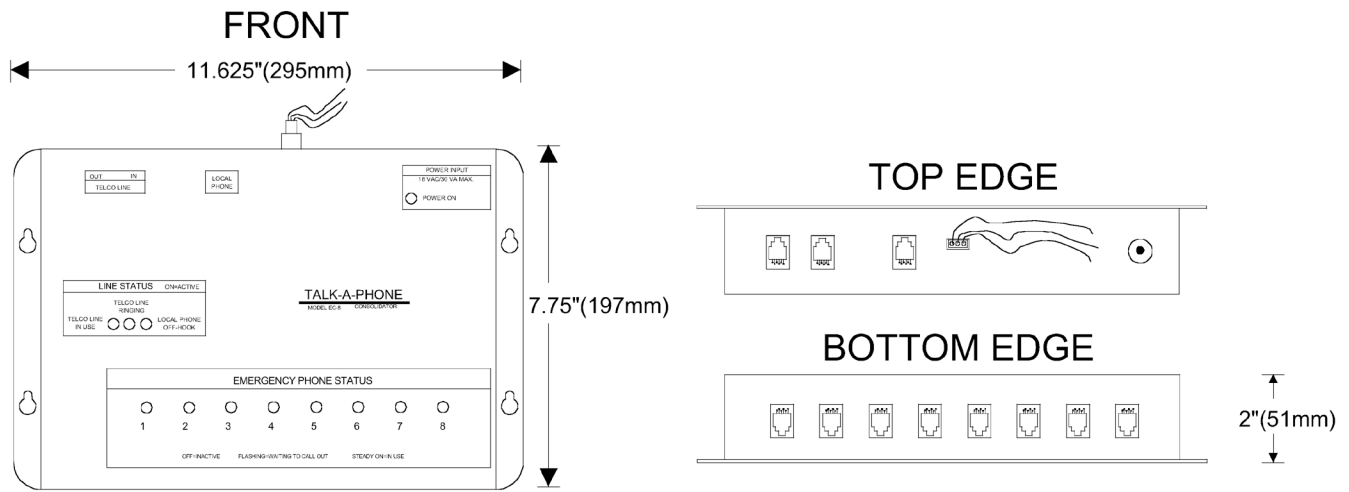

EC-8 – Emergency Phone Consolidator

Dimensions