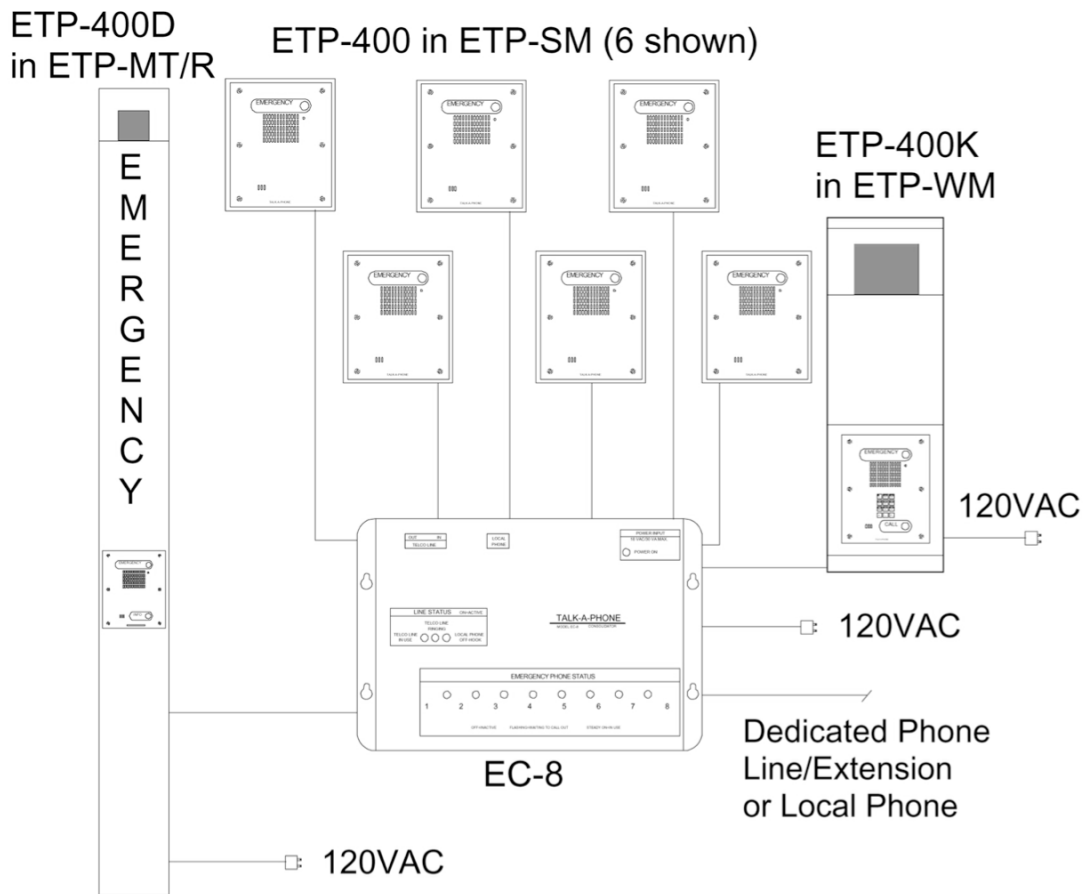

Note: The EC-8 Consolidator is not compatible with VoIP products.

Copyright 2010 Talk-A-Phone Co. All rights reserved.

EC-8 – Emergency Phone Consolidator

Dimensions

Typical Layout

All communication cables 1 pair, twisted shielded. Gauge depends on distance.