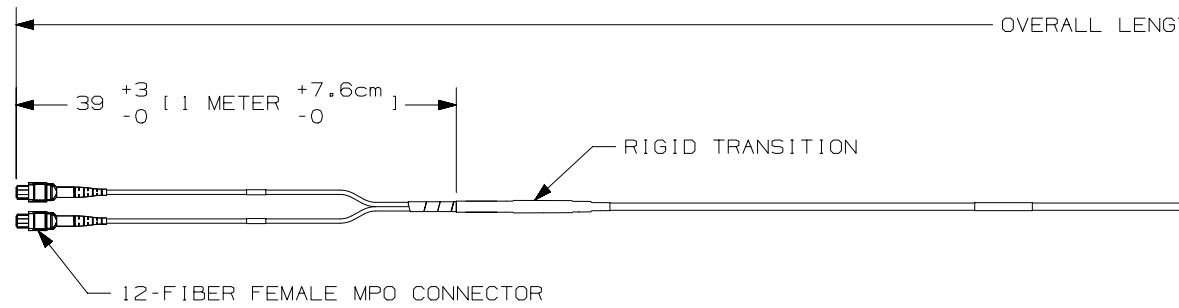

NOTES:

1. SEE SHEET 2 FOR PART NUMBERS.
2. CONNECTOR MEETS THE REQUIREMENTS OF TIA-568-C.3.
3. A. LSZH-RATED CABLE ASSEMBLIES MEET IEC-60332, IEC-60754 AND IEC-61034 REQUIREMENTS.
B. PLENUM RATED CABLE ASSEMBLIES MEET NFPA 262.
4. CABLE MEETS THE MECHANICAL REQUIREMENTS OF ICEA-S-83-596 AND TELCORDIA GR-409-CORE.
5. ALL MATERIALS AND COMPONENTS USED MEET THE MATERIAL RESTRICTIONS OF RoHS (EUROPEAN DIRECTIVE 2011/65/EC ON THE RESTRICTION OF HAZARDOUS SUBSTANCES) AS PROPOSED BY THE RoHS TECHNICAL ADAPTATION COMMITTEE.
6. MAXIMUM STRENGTH OF THE PULLING EYE IS 20 lbs.

REV	DATE	BY	CHK	APR	DESCRIPTION	ECN
04	09-02-14	SAT	WMA	RWB	RELEASED TO PRODUCTION	12F178BG-DC

TITLE 12 & 24 FIBER MPO TO MPO SMALL DIAMETER TRUNK CABLE WITH PULLING EYE CUSTOMER DRAWING	
ITEM REVISION NAME 12F178BG/01	PANDUIT
DATASET FILE NAME 12F178BG_DC/01D	
UNLESS OTHERWISE SPECIFIED, DIMENSIONAL TOLERANCES ARE: IN [mm] .X : .XXX ± .010 [0.3] .XX : .03 [0.8] ANGES ±	
DRAWN BY: SAT DATE: 03-11-13 CHK: WMA SCALE: NONE	
THIRD ANGLE PROJECTION	
DRAWING NUMBER: 12F178BG-DC	
SHT 1 OF 2	
SIZE: B	

UNIT OF MEASURE
 M - METERS
 F - FEET

LENGTH
 001 - 999

REV	DATE	BY	CHK	APR	DESCRIPTION	ECN
04	09-02-14	SAT	WMA	RWB	REFER TO SHEET 1 REVISION HISTORY	12F178BG-DC

TITLE 12 & 24 FIBER MPO TO MPO SMALL DIAMETER TRUNK CABLE WITH PULLING EYE CONTROL DRAWING	
ITEM REVISION NAME 12F178BG/01	PANDUIT
DATASET FILE NAME 12F178BG_DC/01D	
UNLESS OTHERWISE SPECIFIED, DIMENSIONAL TOLERANCES ARE: IN [mm] .x : .1 [2.54] .xxx : .005 [.127] .xx : .01 [.25] ANGLES ± 5 °	
DRAWING NUMBER: 12F178BG_DC	
DRAWN BY MC	DATE 11-13-13
CHK WMA	SCALE NONE
SHT 2 OF 2	
SIZE B	