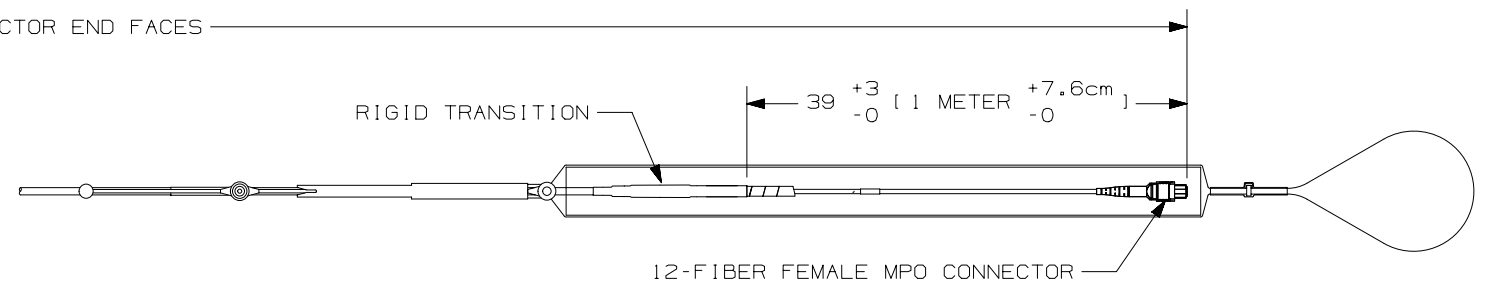

NOTES:

1. SEE SHEET 2 FOR PART NUMBERS.
2. CONNECTOR MEETS THE REQUIREMENTS OF TIA-568-C.3.
3. A. LSZH-RATED CABLE ASSEMBLIES MEET IEC-60332, IEC-60754 AND IEC-61034 REQUIREMENTS.
B. PLENUM RATED CABLE ASSEMBLIES MEET NFPA 262.
4. CABLE MEETS THE MECHANICAL REQUIREMENTS OF ICEA-S-83-596 AND TELCORDIA GR-409-CORE.
5. ALL MATERIALS AND COMPONENTS USED MEET THE MATERIAL RESTRICTIONS OF RoHS (EUROPEAN DIRECTIVE 2011/65/EC ON THE RESTRICTION OF HAZARDOUS SUBSTANCES) AS PROPOSED BY THE RoHS TECHNICAL ADAPTATION COMMITTEE.
6. MAXIMUM STRENGTH OF THE PULLING EYE IS 20 lbs.

REV	DATE	BY	CHK	APR	DESCRIPTION	ECN
04	09-02-14	SAT	WMA	RWB	RELEASED TO PRODUCTION	12F178BG-DC

TITLE 12 & 24 FIBER MPO TO MPO SMALL DIAMETER TRUNK CABLE WITH PULLING EYE CUSTOMER DRAWING	
ITEM REVISION NAME 12F178BG/01	PANDUIT
DATASET FILE NAME 12F178BG_DC/01D	
UNLESS OTHERWISE SPECIFIED, DIMENSIONAL TOLERANCES ARE: IN [mm] .X : .XXX ± .010 [0.3] .XX : .03 [0.8] ANGES ±	
DRAWN BY: SAT DATE: 03-11-13 CHK: WMA SCALE: NONE	
THIRD ANGLE PROJECTION	
DRAWING NUMBER: 12F178BG-DC	
SHT 1 OF 2	
SIZE: B	

UNIT OF MEASURE
 M - METERS
 F - FEET

LENGTH
 001 - 999

REV	DATE	BY	CHK	APR	DESCRIPTION	ECN
04	09-02-14	SAT	WMA	RWB	REFER TO SHEET 1 REVISION HISTORY	12F178BG-DC

TITLE 12 & 24 FIBER MPO TO MPO SMALL DIAMETER TRUNK CABLE WITH PULLING EYE CONTROL DRAWING	
ITEM REVISION NAME 12F178BG/01	PANDUIT
DATASET FILE NAME 12F178BG_DC/01D	
UNLESS OTHERWISE SPECIFIED, DIMENSIONAL TOLERANCES ARE: IN [mm] .x : .1 [2.54] .xxx : .005 [.127] .xx : .01 [.25] ANGLES ± 5 °	
DRAWING NUMBER: 12F178BG_DC	
DRAWN BY MC	DATE 11-13-13
CHK WMA	SCALE NONE
SHT 2 OF 2	
SIZE B	