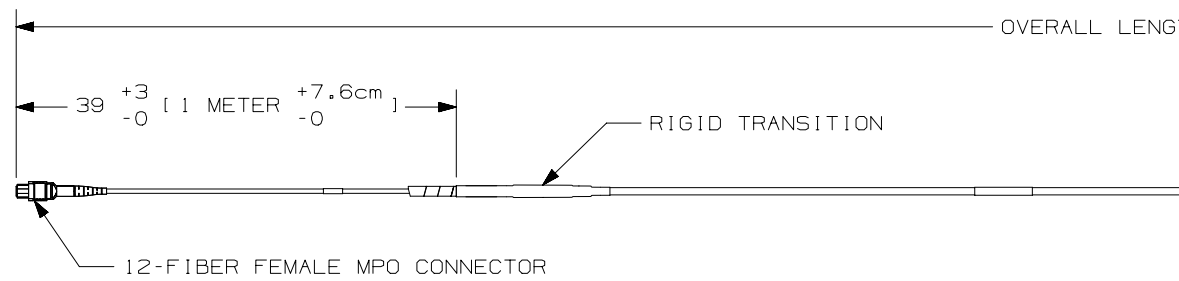

NOTES:

1. SEE SHEET 2 FOR PART NUMBERS.
2. CONNECTOR MEETS THE REQUIREMENTS OF TIA-568-C.3.
3. A. LSZH-RATED CABLE ASSEMBLIES MEET IEC-60332, IEC-60754 AND IEC-61034 REQUIREMENTS.
B. PLENUM RATED CABLE ASSEMBLIES MEET NFPA 262.
4. CABLE MEETS THE MECHANICAL REQUIREMENTS OF ICEA-S-83-596 AND TELCORDIA GR-409-CORE.
5. ALL MATERIALS AND COMPONENTS USED MEET THE MATERIAL RESTRICTIONS OF RoHS (EUROPEAN DIRECTIVE 2011/65/EC ON THE RESTRICTION OF HAZARDOUS SUBSTANCES) AS PROPOSED BY THE RoHS TECHNICAL ADAPTATION COMMITTEE.
6. MAXIMUM STRENGTH OF THE PULLING EYE IS 20 lbs.

REV	DATE	BY	CHK	APR	DESCRIPTION	ECN
04	09-02-14	SAT	WMA	RWB	RELEASED TO PRODUCTION	12F178BG-DC

TITLE 12 & 24 FIBER MPO TO MPO SMALL DIAMETER TRUNK CABLE WITH PULLING EYE CUSTOMER DRAWING	
ITEM REVISION NAME 12F178BG/01	PANDUIT
DATASET FILE NAME 12F178BG_DC/01D	
UNLESS OTHERWISE SPECIFIED, DIMENSIONAL TOLERANCES ARE: IN [mm] .X : .XXX ± .010 [0.3] .XX : .03 [0.8] ANGES ±	
DRAWN BY: SAT DATE: 03-11-13 CHK: WMA SCALE: NONE	
THIRD ANGLE PROJECTION	
DRAWING NUMBER: 12F178BG-DC	
SHT 1 OF 2	
SIZE: B	

UNIT OF MEASURE
 M - METERS
 F - FEET

LENGTH
 001 - 999

REV	DATE	BY	CHK	APR	DESCRIPTION	ECN
04	09-02-14	SAT	WMA	RWB	REFER TO SHEET 1 REVISION HISTORY	12F178BG-DC

TITLE 12 & 24 FIBER MPO TO MPO SMALL DIAMETER TRUNK CABLE WITH PULLING EYE CONTROL DRAWING	
ITEM REVISION NAME 12F178BG/01	PANDUIT
DATASET FILE NAME 12F178BG_DC/01D	
UNLESS OTHERWISE SPECIFIED, DIMENSIONAL TOLERANCES ARE: IN [mm] .x : .1 [2.54] .xxx : .005 [.127] .xx : .01 [.25] ANGLES ± 5 °	
DRAWING NUMBER: 12F178BG_DC	
DRAWN BY MC	DATE 11-13-13
CHK WMA	SCALE NONE
SHT 2 OF 2	
SIZE B	