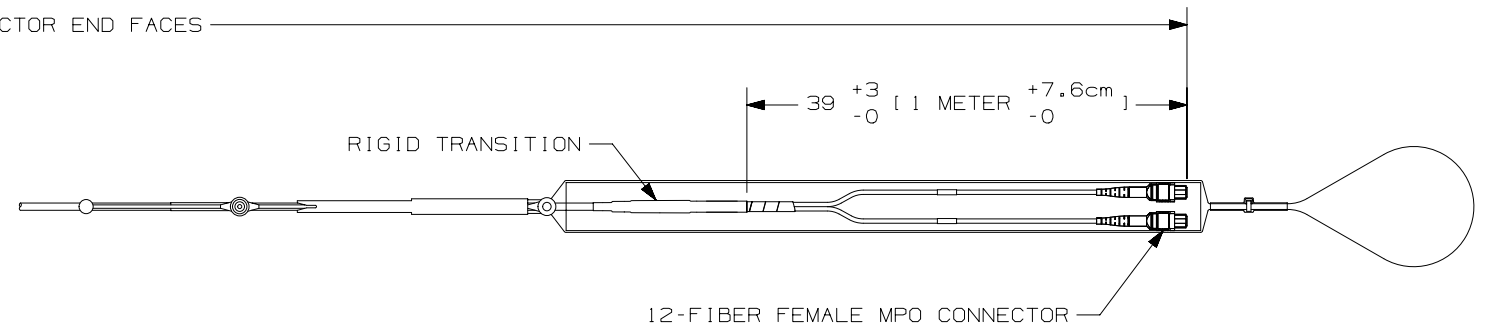

NOTES:

1. SEE SHEET 2 FOR PART NUMBERS.
2. CONNECTOR MEETS THE REQUIREMENTS OF TIA-568-C.3.
3. A. LSZH-RATED CABLE ASSEMBLIES MEET IEC-60332, IEC-60754 AND IEC-61034 REQUIREMENTS.
B. PLENUM RATED CABLE ASSEMBLIES MEET NFPA 262.
4. CABLE MEETS THE MECHANICAL REQUIREMENTS OF ICEA-S-83-596 AND TELCORDIA GR-409-CORE.
5. ALL MATERIALS AND COMPONENTS USED MEET THE MATERIAL RESTRICTIONS OF RoHS (EUROPEAN DIRECTIVE 2011/65/EC ON THE RESTRICTION OF HAZARDOUS SUBSTANCES) AS PROPOSED BY THE RoHS TECHNICAL ADAPTATION COMMITTEE.
6. MAXIMUM STRENGTH OF THE PULLING EYE IS 20 lbs.

REV	DATE	BY	CHK	APR	DESCRIPTION	ECN
04	09-02-14	SAT	WMA	RWB	RELEASED TO PRODUCTION	12F178BG-DC

TITLE 12 & 24 FIBER MPO TO MPO SMALL DIAMETER TRUNK CABLE WITH PULLING EYE CUSTOMER DRAWING	
ITEM REVISION NAME 12F178BG/01	PANDUIT
DATASET FILE NAME 12F178BG_DC/01D	
UNLESS OTHERWISE SPECIFIED, DIMENSIONAL TOLERANCES ARE: IN [mm] .X : .XXX ± .010 [0.3] .XX : .03 [0.8] ANGES ±	
DRAWN BY: SAT DATE: 03-11-13 CHK: WMA SCALE: NONE	
THIRD ANGLE PROJECTION	
DRAWING NUMBER: 12F178BG-DC	
SHT 1 OF 2	
SIZE: B	

PERFORMANCE/POLARITY
 A - METHOD A POLARITY/STANDARD IL
 B - METHOD B POLARITY/STANDARD IL
 X - METHOD A POLARITY/OPTIMIZED IL
 Y - METHOD B POLARITY/OPTIMIZED IL

PULLING EYE
 A - PULLING EYE ON ONE END
 C - PULLING EYE ON BOTH ENDS
 N - NO PULLING EYE (PULLING EYE NOT RECOMMENDED FOR ASSEMBLIES LESS THAN 20 METERS/65 FEET)

UNIT OF MEASURE
 M - METERS
 F - FEET

LENGTH
 001 - 999

REV	DATE	BY	CHK	APR	DESCRIPTION	ECN
04	09-02-14	SAT	WMA	RWB	REFER TO SHEET 1 REVISION HISTORY	12F178BG-DC

TITLE 12 & 24 FIBER MPO TO MPO SMALL DIAMETER TRUNK CABLE WITH PULLING EYE CONTROL DRAWING	
ITEM REVISION NAME 12F178BG/01	PANDUIT
DATASET FILE NAME 12F178BG_DC/01D	
UNLESS OTHERWISE SPECIFIED, DIMENSIONAL TOLERANCES ARE: IN [mm] .x : .1 [2.54] .xxx : .005 [.127] .xx : .01 [.25] ANGLES ± 5 °	
DRAWING NUMBER: 12F178BG_DC	
DRAWN BY MC	DATE 11-13-13
CHK WMA	SCALE NONE
SHT 2 OF 2	
SIZE B	