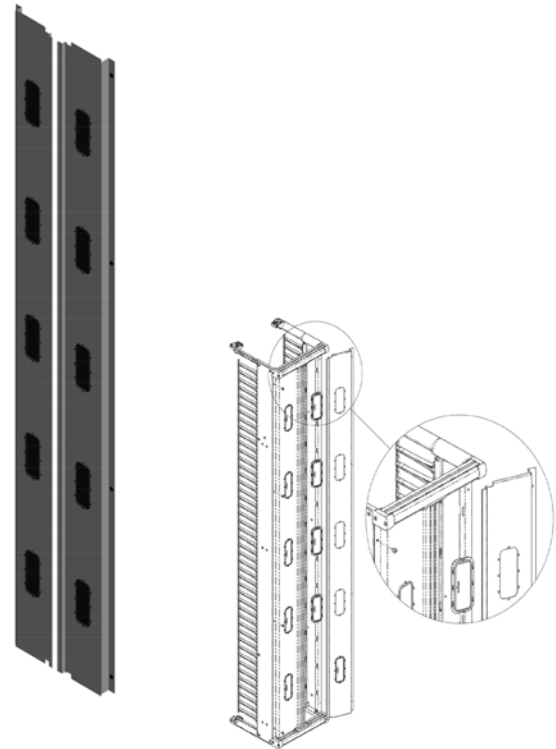

# Rear Panel Kit for Motive™ Single-Sided Vertical Cable Manager

- Use for added protection and/or in thermal containment environment
- Encloses the rear of the Motive Single-Sided Vertical Cable Manager
- Includes series of grommet-sealed openings in 10"W, 12"W and 15"W (250 mm, 300 mm, and 380 mm) manager
- Compatible with all other Motive Cable Manager accessories

## ORDERING INFORMATION

Part Number	Height in (mm)	Shipping Weight lb (kg)
32604-X01	72 (1829) for 6"W (150) Managers	8 (3.6)
32604-X02	78 (1981) for 6"W (150) Managers	9 (4.1)
32604-X03	84 (2133) for 6"W (150) Managers	9 (4.1)
32604-X04	90 (2286) for 6"W (150) Managers	10 (4.5)
32604-X05	96 (2438) for 6"W (150) Managers	10 (4.5)
32604-X06	108 (2743) for 6"W (150) Managers	11 (5)
32604-X07	72 (1829) for 8"W (200) Managers	10 (4.5)
32604-X08	78 (1981) for 8"W (200) Managers	10 (4.5)
32604-X09	84 (2133) for 8"W (200) Managers	11 (5)
32604-X10	90 (2286) for 8"W (200) Managers	12 (5.5)
32604-X11	96 (2438) for 8"W (200) Managers	12 (5.5)
32604-X12	108 (2743) for 8"W (200) Managers	13 (5.9)
32604-X13	72 (1829) for 10"W (250) Managers	10 (4.5)
32604-X14	78 (1981) for 10"W (250) Managers	11 (5)
32604-X15	84 (2133) for 10"W (250) Managers	12 (5.5)