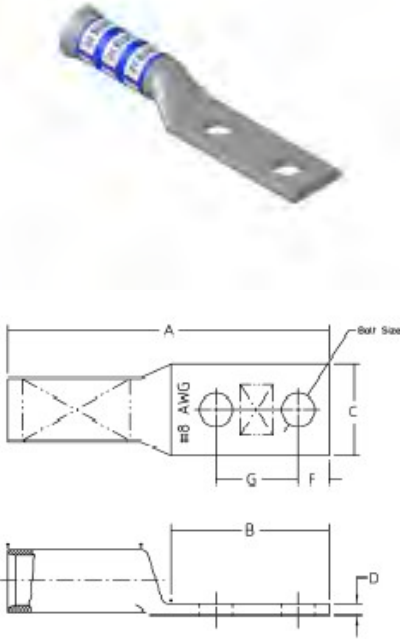

Long Barrel Copper Lug T&B Catalog Number:

54851BEPHBS

UPC Number:

78621092778

Status:

Active

Description:

Copper Two-Hole Lug - Straight Long Belled End Barrel - max 35KV, #8 AWG Wire, 1/4" Bolt Size, 3/4" Hole Spacing, Tin Plated with Inspection Hole, Red 21

General

Material	Copper
Finish	Tin Plated
Wire Size	#8 AWG
Number of Studs	2
Stud Size	1/4
Bolt Hole Spacing	3/4
Tongue Angle	Straight
Barrel Length	Long
Barrel Shape	Belled End
Tongue Width	Standard
Peep Hole	Y
Marking	Standard
Hole Shape	Round
Die Color	Red
Die Code	21

Specifications

Voltage Rating	600V to 35KV

Tooling

Connector & Tooling Chart	Available on Website

Packaging

T&B Inner Pack	10
Package in Units	50
T&B Sold in UOM	Each
T&B Weight Per UOM	2.5 lbs. per 100

Application Support

Overview	Available on Website

Notes

Dimensions given for reference only. Dimensions may vary up to .030.

Certifications

RoHS Compliance	Yes

Certifications

File Nbr:

E9809

For further technical assistance, please contact us...