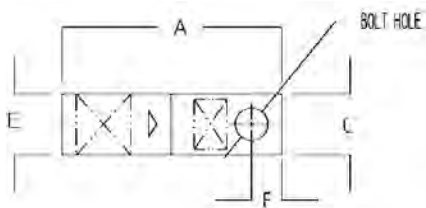

Dimension Information

A (inches)	1.600
B (inches)	0.650
C (inches)	0.521
D (inches)	0.125
E (inches)	0.521
F (inches)	0.250

Specifications

Voltage Rating	600V
----------------	------

Tooling

Connector & Tooling Chart	Available on Website
---------------------------	----------------------

Packaging

T&B Order Multiple	10
T&B Inner Pack	10
Package in Units	100
T&B Sold in UOM	Each
T&B Weight Per UOM	5.88 lbs. per 100

Application Support

T&B Sales Drawings	wsd-000288
T&B Instruction Sheets	ta00675-tb2

Notes

Dimensions given for reference only. Dimensions may vary up to .030.

Certifications

File Nbr:
E9809

For further technical assistance, please contact us...

Thomas & Betts - USA
8155 T&B Blvd.
Memphis, TN 38125
www.tnb.com