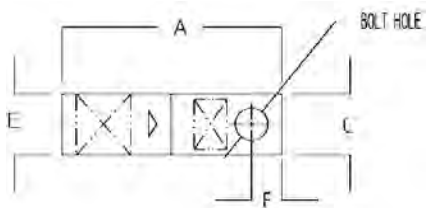

Narrow-Tongue Copper Lug T&B Catalog Number:

54118NT

UPC Number:

78620986783

Status:

Active

Description:

Copper One-Hole Lug, Standard Barrel Narrow Tongue, Peep Hole, Max 35kV, Wire Size 500 kcmil, 1/2 Inch Bolt Size, Tin Plated, Die Code 87, Die Color Code Brown

General

Material	Copper
Finish	Tin Plated
Wire Size	500 kcmil
Number of Studs	1
Stud Size	1/2
Tongue Angle	Straight
Barrel Length	Standard
Barrel Shape	Standard
Tongue Width	Narrow
Peep Hole	Y
Marking	Standard
Hole Shape	Round
Die Color	Brown
Die Code	87

Dimension Information

A (inches)	3.250
B (inches)	1.250
C (inches)	1.100
D (inches)	0.218
E (inches)	1.100
F (inches)	0.500

Specifications

Voltage Rating	600V

Tooling

Connector & Tooling Chart	Available on Website

Packaging

T&B Inner Pack	6
Package in Units	60
T&B Sold in UOM	Each
T&B Weight Per UOM	34.13 lbs. per 100

Application Support

T&B Sales Drawings	wsd-000288

Notes

Dimensions given for reference only. Dimensions may vary up to .030.

Certifications

File Nbr:
E9809