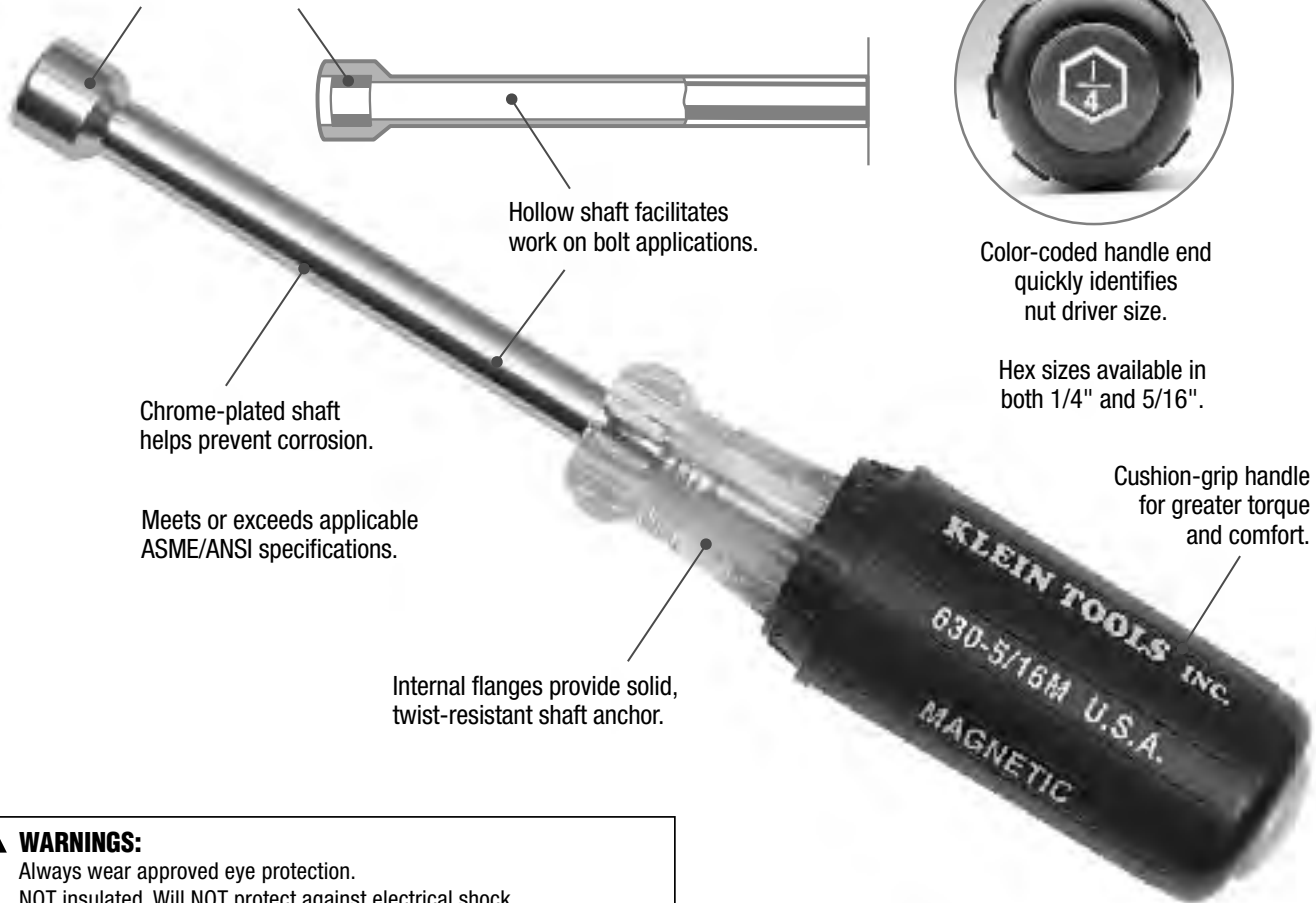

Introducing new cushion-grip nut drivers from Klein Tools that combine the power of rare earth magnetic tips and the convenience of a hollow shaft design. Available in 1/4" and 5/16" hex sizes and a variety of shaft lengths (from a 1-1/2" stubby to an 18" super long), Klein's rare earth magnetic tip nut drivers securely hold fasteners in place for one-handed operation and easily drive nuts on long bolt applications, as well as many electrical and HVAC/R panels.

Features

Patent pending hollow shaft design with Rare Earth magnetic tip.

Color-coded handle end quickly identifies nut driver size.

Hex sizes available in both 1/4" and 5/16".

Hollow shaft facilitates work on bolt applications.

Chrome-plated shaft helps prevent corrosion.

Meets or exceeds applicable ASME/ANSI specifications.

Internal flanges provide solid, twist-resistant shaft anchor.

Cushion-grip handle for greater torque and comfort.