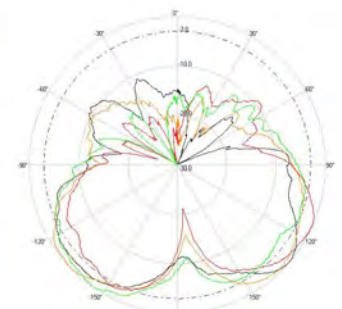

V-Plane

The facts and figures herein are carefully compiled to the best of our knowledge and are intended for general informational purposes only. Responsibility for the use and application of AccelTex Solutions materials rests with the end user. All AccelTex Solutions products are sold pursuant to the AccelTex Solutions Terms and Conditions of Sale. © 2014 AccelTex Solutions. All Rights Reserved. AccelTex, AccelTex Solutions the AccelTex Solutions Logo and other marks are trademarks or registered trademarks of AccelTex Solutions. Other products or service names may be the property of third parties.

1.888.406.8906
SALES@ACCELTEX.COM