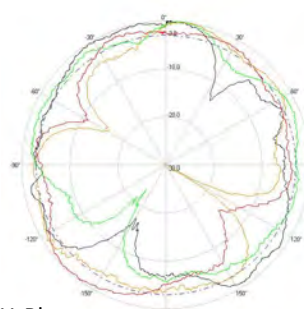

> 5.5 GHZ

H-Plane