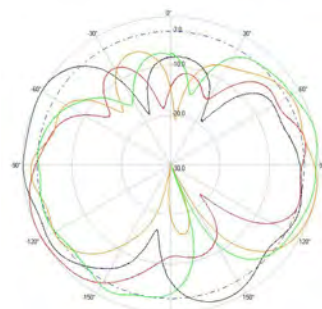

2.4/5 GHZ 4/6 DBI 4 ELEMENT INDOOR/ OUTDOOR OMNI ANTENNA WITH N-STYLE

The AccelTex Solutions dual band indoor/outdoor omnidirectional antenna is a perfect complement to any enterprise-class AP to achieve desired coverage in your indoor or outdoor space. Each antenna element is optimized for Wi-Fi operation on both 2.4 and 5 GHz. This antenna comes with our integrated flush mount for surface mounting through a thin wall, ceiling or enclosure door and also ships with a wall and pole mount kit. This highly versatile antenna is suitable for a broad range of indoor and outdoor applications.

Part Number: ATS-OO-245-46-4NP-36

> ELECTRICAL SPECIFICATIONS

Frequency Range: 2.4-2.5/4.9-5.85 GHz

Gain: 4/6 dBi

Polarization: Vertical

Horizontal Beamwidth: 360°

Vertical Beamwidth: 144°/55°

VSWR: < 2.0:1

Isolation: > 20 dB

Impedance: 50 Ω

Max Input Power: 100 W

> MECHANICAL SPECIFICATIONS

Dimensions: ϕ 4.7" x 2.8" H (ϕ 120mm x 70mm H)

Weight: 0.4 lb (0.2 kg)

Installation: Threaded Bolt with Nut and Wall/Pole Mount

Installation Hole Diameter: 1" (25mm)

Pole Mount Diameter: 2" (50mm)

Radome Material: ASA

Connector: N-Style Plug

Number of Leads: 4

Cable Length: 36" (910mm)

Cable Type: RG58

> ENVIRONMENTAL SPECIFICATIONS

Installation Environment: Indoor/Outdoor

Operating Temperature: -40 to 149°F (-40 to 65°C)

Wind Velocity: 130 mph (210 km/h)

> WARRANTY

2 Year Limited Warranty

> 2.45 GHZ

V-Plane

> 5.5 GHZ