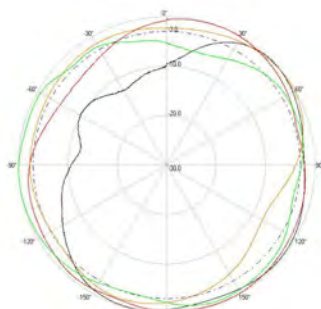

> 2.45 GHZ

H-Plane