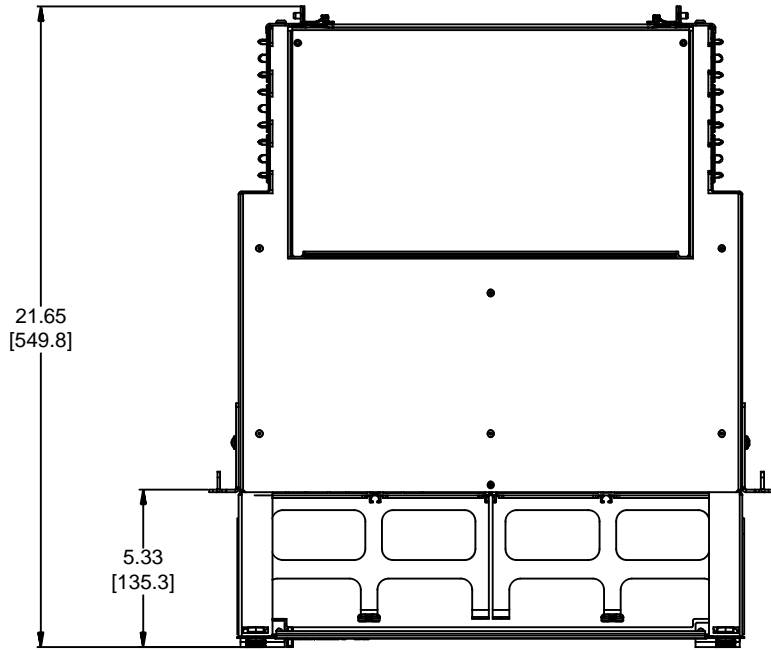

MATERIAL ID	DESCRIPTION
760209957	ASSY, 2U SLIDING SHELF + DOORS AND TROUGHS

NOTES:

1. SEE SYSTIMAX CATALOG FOR PART NUMBER SUFFIXES TO INDICATE COLOR/PKG.
2. SEE SYSTIMAX CATALOG FOR COMPLETE LIST OF PARTS RELATED TO THE USE OF THIS PRODUCT.
3. DIMENSIONS ARE IN INCHES[MM].
4. PART INCLUDES:
 (1) SUBASSY, TROUGH AND DOOR
 (1) 2U SLIDING SHELF
 (1) RETAINER KIT

HD-2U	
COMMScope, INC OF NORTH CAROLINA	
SYSTIMAX® SOLUTIONS	
DRAWN BY DJ	
DATE 6/09/2015	DWG NO 760209957

REV	DATE	ECR	DESCRIPTION	APPROVED BY
1	6/09/15		INITIAL ISSUE	NCF