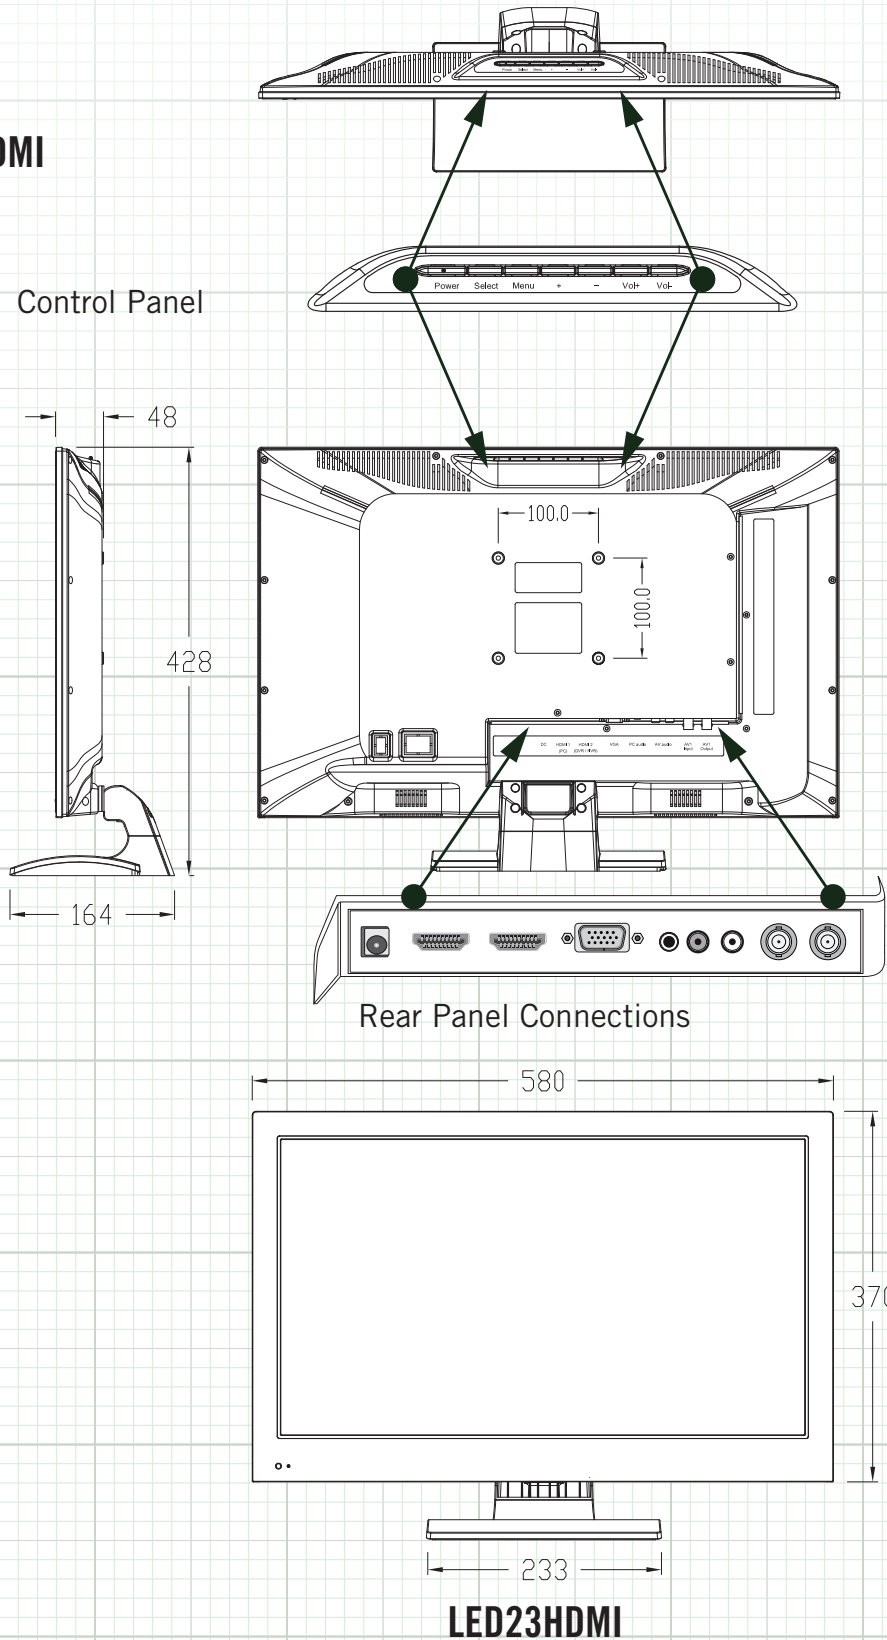

### FEATURES

- ◆ LED Backlight
- ◆ 3D Comb Filter
- ◆ 3D De-Interlace
- ◆ Includes 6' HDMI and VGA Cables
- ◆ Up to 1920 x 1080 Resolution (1080p)
- ◆ 3DNR Digital Noise Reduction
- ◆ Two HDMI Inputs
- ◆ VGA and Looping BNC Video Inputs
- ◆ Stereo RCA Audio Inputs
- ◆ PC Audio Input
- ◆ Low Power Consumption
- ◆ Super Fast 5ms Response Time
- ◆ Full OSD Control of all Monitor Functions
- ◆ 16:9 Aspect Ratio
- ◆ Vesa Mounting (100 x 100)

### INCLUDED / ACCESSORIES

1. 6' HDMI Cable
1. 6' VGA Cable
1. 12 Volts DC Power Supply/Power Cord
1. User Manual

### REAR PANEL CONNECTIONS

## Monitor Dimensions:

LED23HDMI

Note: Specification subject to change without notice