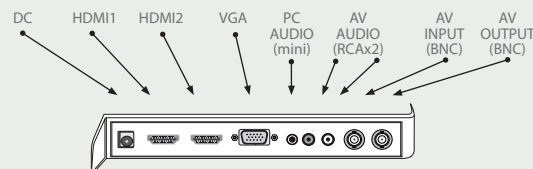

REAR PANEL CONNECTIONS