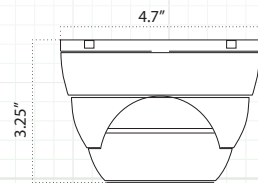

700 Line Outdoor IR Dome Cameras w/OSD

Sony 960H Chip, WDR, OSD, DNR, 90' IR Range, 2.8~12mm Lens

DWMVFIR960

DWMVFIRW960

In-Line Cable Mounted OSD Control

Camera Dimensions

Side View / Bottom View & Mounting Configuration

SPECIFICATIONS	DWMVFIR960	DWMVFIRW960
Imaging Device	960H 1/3" SONY Super HAD II CCD	
Resolution	700 TV Lines	
Minimum Illumination	0.0 Lux (IR LED On)	
Lens Size	2.8~12mm Varifocal	
IR LED Range / IR LED Count	90 Feet / 36 Pieces	
IR LED Wavelength	850nm	
Maximum Aperture	F1.2~2.0	
S/N Ratio	More than 52db	
Electronic Shutter Speed	AUTO, FLK, 1-60 ~ 1/100,000	
OSD (On Screen Display)	Yes (Cable Mounted Control)	
BLC (Backlight Compensation)	OFF / BLC / HBLC	
AGC Automatic Gain Control	AUTO / MANUAL	
White Balance	ATW, MANUAL, USER 1, USER 2	
Day-Night	COLOR / BW / AUTO	
DNR (Digital Noise Reduction)	ON / OFF	
D-WDR (Digital Wide Dynamic Range)	ON / OFF / LUMINANCE / CONTRAST	
Motion Detection	ON / OFF 4 - Zones Programmable	
Privacy Masking	ON / OFF 8 - Zones Programmable	
Sharpness	(Adjustable 1~255)	
TV System	NTSC	
Effective Pixels	976 (H) X 495 (V)	
Scanning System	2:1 Interlaced	
Sync System	Internal Negative Sync	
Video Output	1.0Vp-p 75 OHM Composite BNC	
Gamma Characteristics	0.45	
Power Requirement / Consumption	12 Volts DC / 400mA	
Operating Temperature	-14°F ~ 122°F	
Weight	1.6 Lb.	
Housing / Color	Aluminum (Gray)	Aluminum (White)
Dimension	4.7" W x 3.3" H	
Weatherproof Rating	IP66	