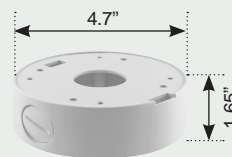

DWMVFBBW
White Back Box