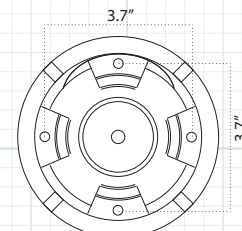

700 Line Outdoor IR Dome Cameras w/OSD

Sony 960H Chip, WDR, OSD, DNR, 90' IR Range, 2.8~12mm Lens

DWMVFIR960

DWMVFIRW960

In-Line Cable Mounted OSD Control

Camera Dimensions

Side View / Bottom View & Mounting Configuration

SPECIFICATIONS	DWMVFIR960	DWMVFIRW960
Imaging Device	960H 1/3" SONY Super HAD II CCD	
Resolution	700 TV Lines	
Minimum Illumination	0.0 Lux (IR LED On)	
Lens Size	2.8~12mm Varifocal	
IR LED Range / IR LED Count	90 Feet / 36 Pieces	
IR LED Wavelength	850nm	
Maximum Aperture	F1.2~2.0	
S/N Ratio	More than 52db	
Electronic Shutter Speed	AUTO, FLK, 1-60 ~ 1/100,000	
OSD (On Screen Display)	Yes (Cable Mounted Control)	
BLC (Backlight Compensation)	OFF / BLC / HBLC	
AGC Automatic Gain Control	AUTO / MANUAL	
White Balance	ATW, MANUAL, USER 1, USER 2	
Day-Night	COLOR / BW / AUTO	
DNR (Digital Noise Reduction)	ON / OFF	
D-WDR (Digital Wide Dynamic Range)	ON / OFF / LUMINANCE / CONTRAST	
Motion Detection	ON / OFF 4 - Zones Programmable	
Privacy Masking	ON / OFF 8 - Zones Programmable	
Sharpness	(Adjustable 1~255)	
TV System	NTSC	
Effective Pixels	976 (H) X 495 (V)	
Scanning System	2:1 Interlaced	
Sync System	Internal Negative Sync	
Video Output	1.0Vp-p 75 OHM Composite BNC	
Gamma Characteristics	0.45	
Power Requirement / Consumption	12 Volts DC / 400mA	
Operating Temperature	-14°F ~ 122°F	
Weight	1.6 Lb.	
Housing / Color	Aluminum (Gray)	Aluminum (White)
Dimension	4.7" W x 3.3" H	
Weatherproof Rating	IP66	

Note: Specification subject to change without notice

FEATURES

- ◆ Sony 960H Chip / 700 Line Resolution
- ◆ 3-Axis Wall or Ceiling Mountable
- ◆ OSD Control of All Major Functions
- ◆ Digital Wide Dynamic Range
- ◆ Digital Noise Reduction
- ◆ Day/Night Operation
- ◆ 2.8~12mm Varifocal Lens
- ◆ 36 IR LED's / 90 Foot IR Range
- ◆ Tamper Resistant
- ◆ IP66 Weatherproof Rating
- ◆ 12 Volts DC Power Required